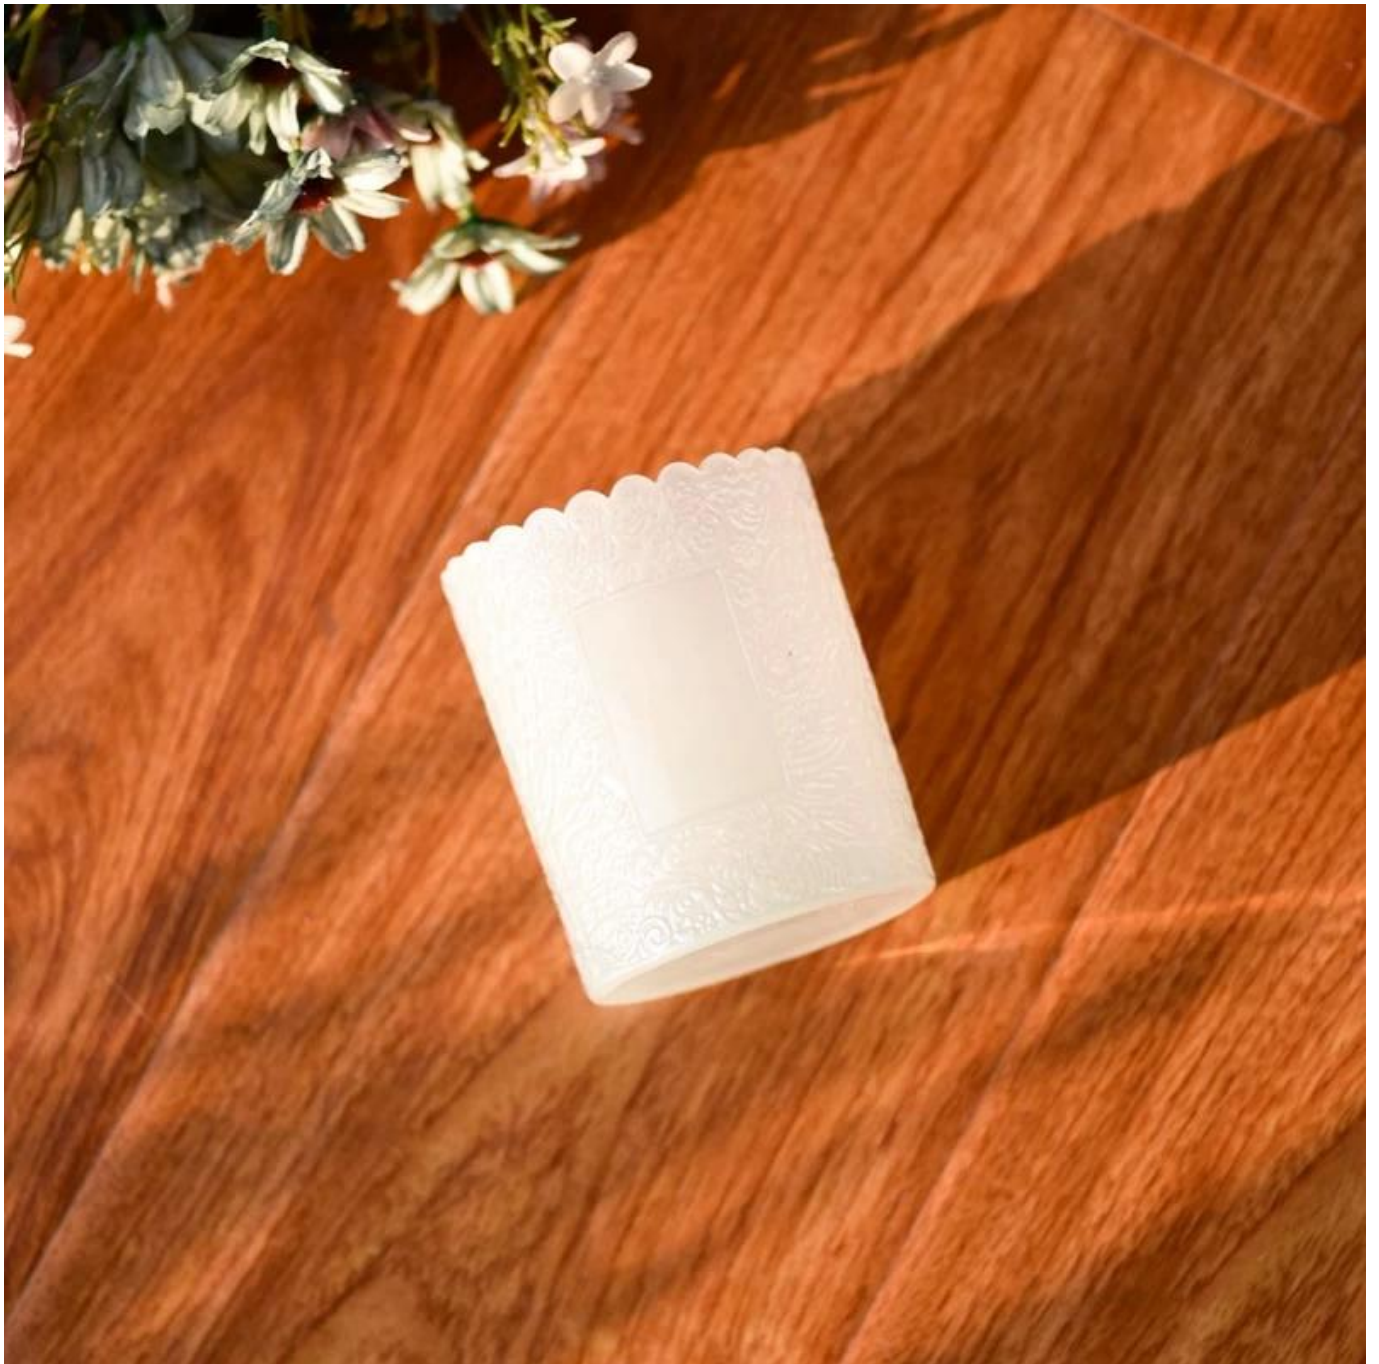

Wide range of application