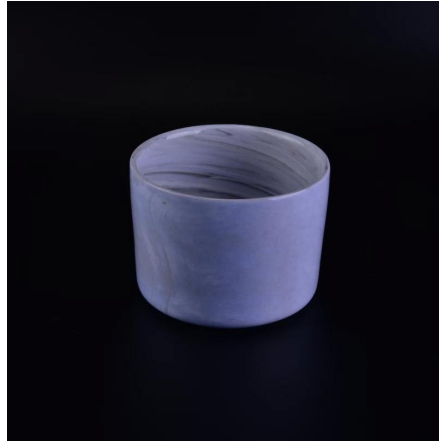

Everything is going on, but don't give up trying.

More Product Pictures

Similar Products Link

Office & Sample Room

[Shenzhen Sunny Glassware Co.,Ltd](#) was established in 1992. We have been in this industry area for more than 20 years, as a professional manufacturer, we specialized in designing glassware, manufacturing glassware as well as exporting. Our products lines range from handmade to machine made. We already produced abundant products such as [glass tumbler](#), [borosilicate glass](#), [shot glass](#), [vase](#), [bowl](#), [candle holder](#), [stemware](#), [ashtray](#), [tabkeware](#), [driking glass](#), etc. all the daily use glassware, in total there are more than 4,000 different styles. We have an excellent design team for innovative product creation and strict QC team for quality asurance. OEM/ODM serverice are supported as well.