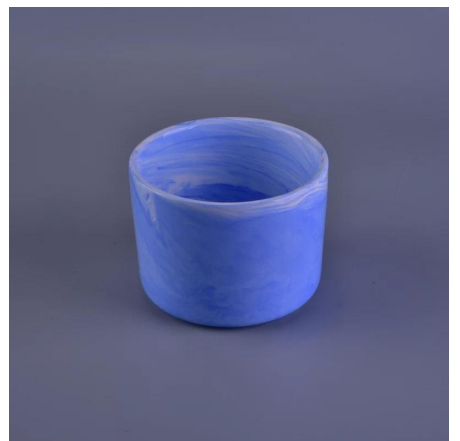

Similar Products Link