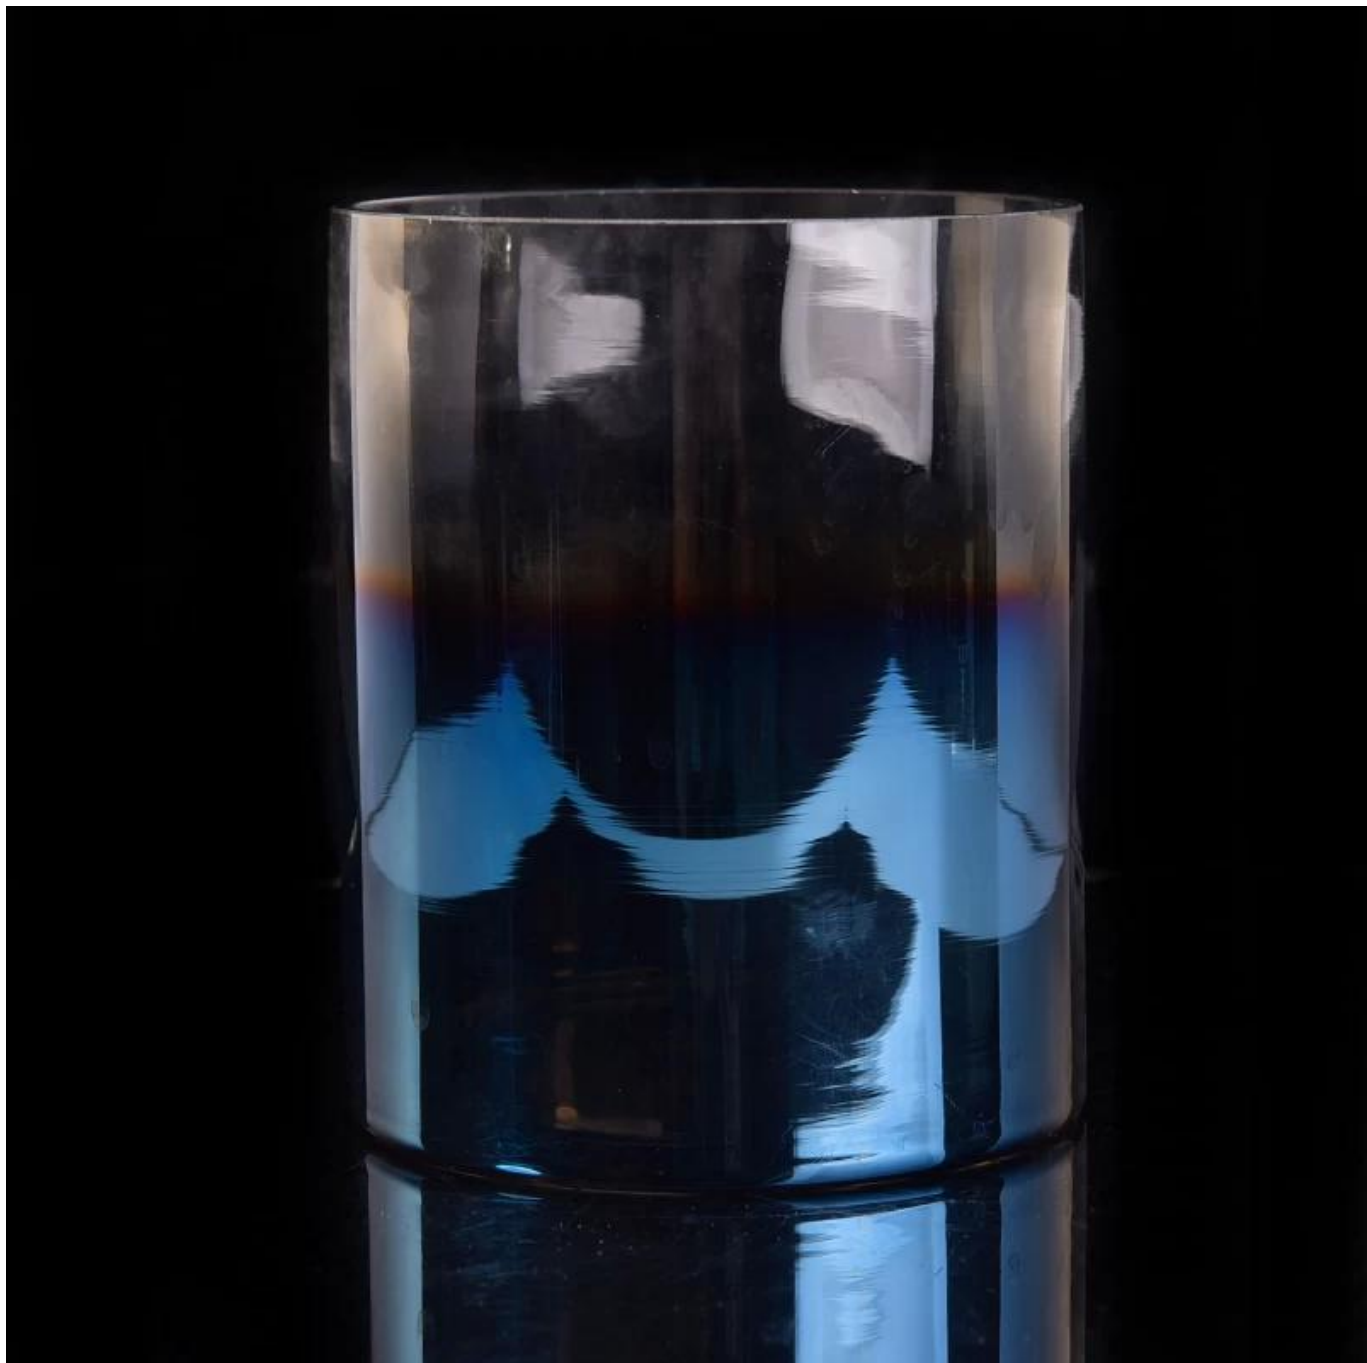

Vertical Glass Candle Jar with Gradually Varied Electroplated Decoration

Product Details

Article number.	SGLYP17042202
Material	Soda Lime Glass
Craft	Hand Made Vertical Glass Candle Holders
Samples time	1. 5 days, if the shapes and sizes are existing 2. 15 days, if you need a new shape and size
Packaging	Normal packing 24 or 36pcs in a carton export cardboard partitions
Product Capacity	500,000 ~ 1,000,000 pieces per month
Delivery	Within 35 days after sample approved and order
Payment conditions	30% deposit by T / T in advance and balance against B / L copy
Shipping	By sea, by air, by express and the delivery agent it is acceptable
Product characteristics	1. Suitable for use in the pub, hotel, restaurants, homes, etc. 2. A professional Q / C for quality control 3. Competitive price and quality
For your choice	1. Any logo printing glass box 2. Any color painted, cold, electroplating, painting laser cutting for finishing 3. Special package as shrink film, color gift box, white gift box, etc. 4. Open a new form of glass, wood, plastic or metal as you like 5. Various sizes and shapes to suit your needs

More Product Pictures

Similar Products Link

Office & Sample Room

Factory Show

[Homepage back](#)