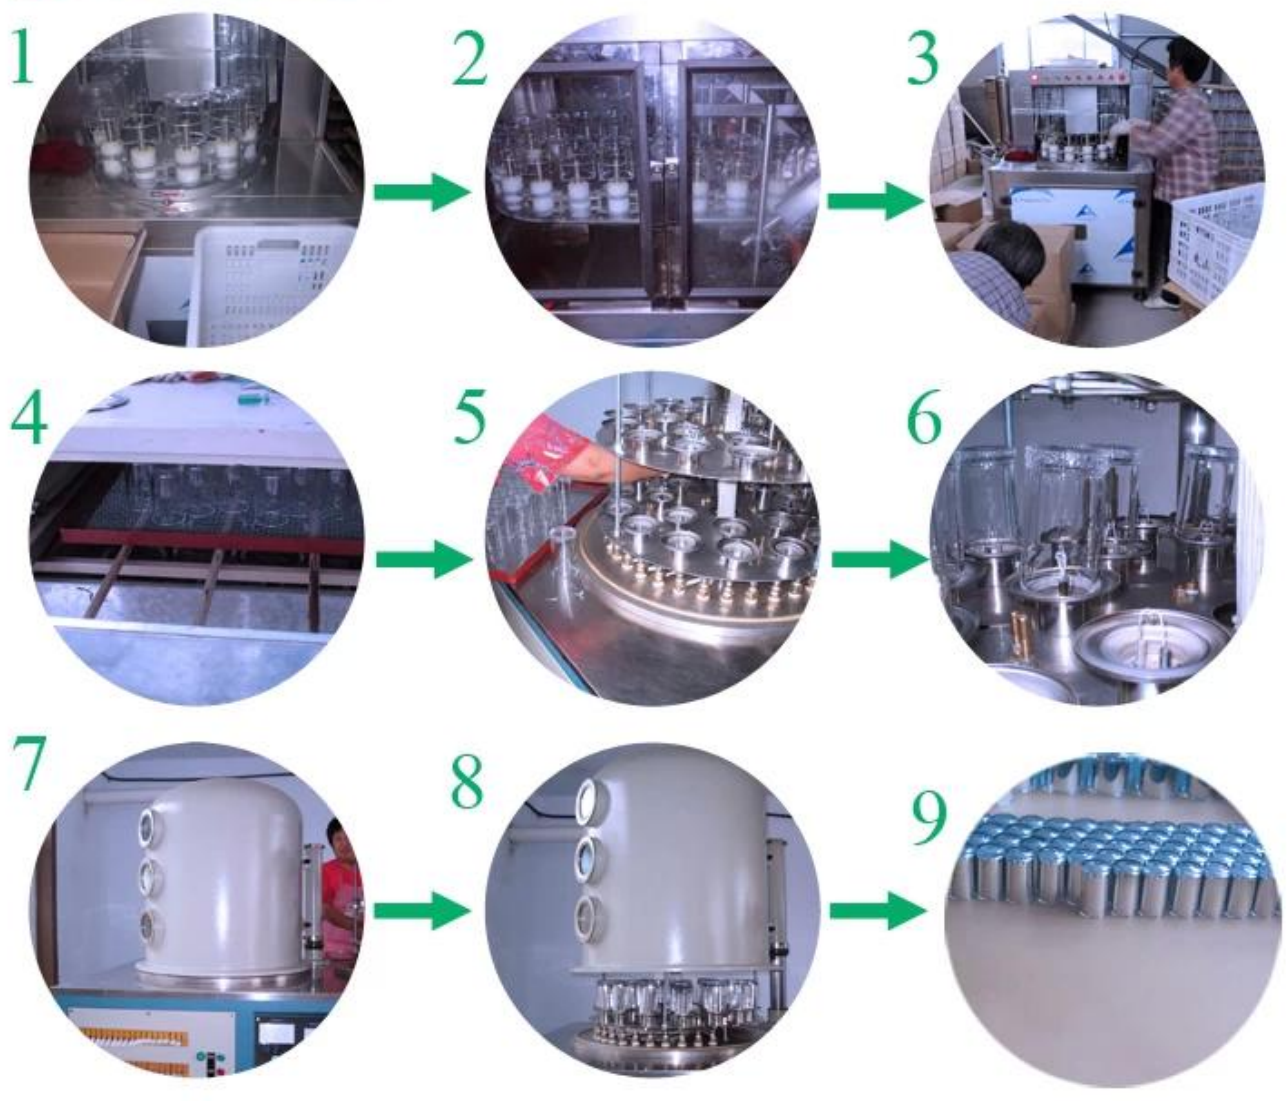

Spray colour