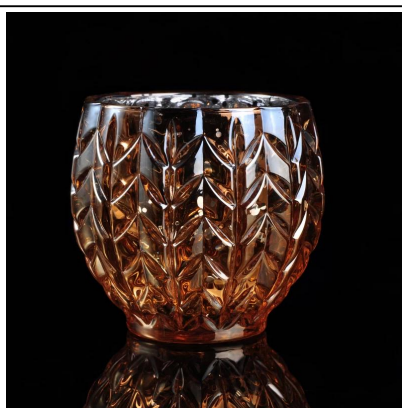

Similar Products Link