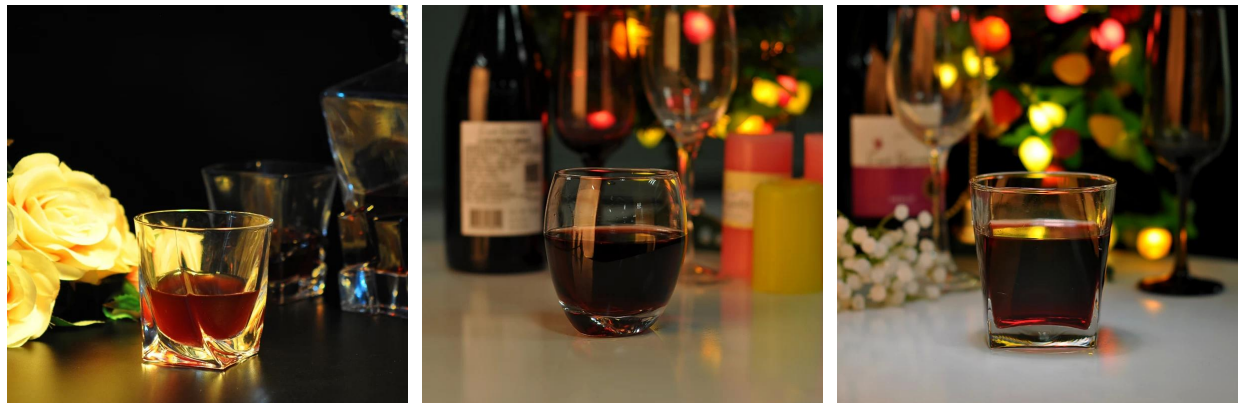

Everything is going on, but don't give up trying.

More Product Pictures

Different Design of Whisky Glass For Your Choice

[Similar Products Link](#)

Office & Sample Room

[Shenzhen Sunny Glassware Co.,Ltd](#) was established in 1992. We have been in this industry area for more than 20 years, as a professional manufacturer, we specialized in designing glassware, manufacturing glassware as well as exporting. Our products lines range from handmade to machine made. We already produced abundant products such as [glass tumbler](#), [borosilicate glass](#), [shot glass](#), [vase](#), [bowl](#), [candle holder](#), [stemware](#), [ashtray](#), [tabkeware](#), [driking glass](#), etc. all the daily use glassware, in total there are more than 4,000 different styles. We have an excellent design team for innovative product creation and strict QC team for quality assurance. OEM/ODM service are supported as well.