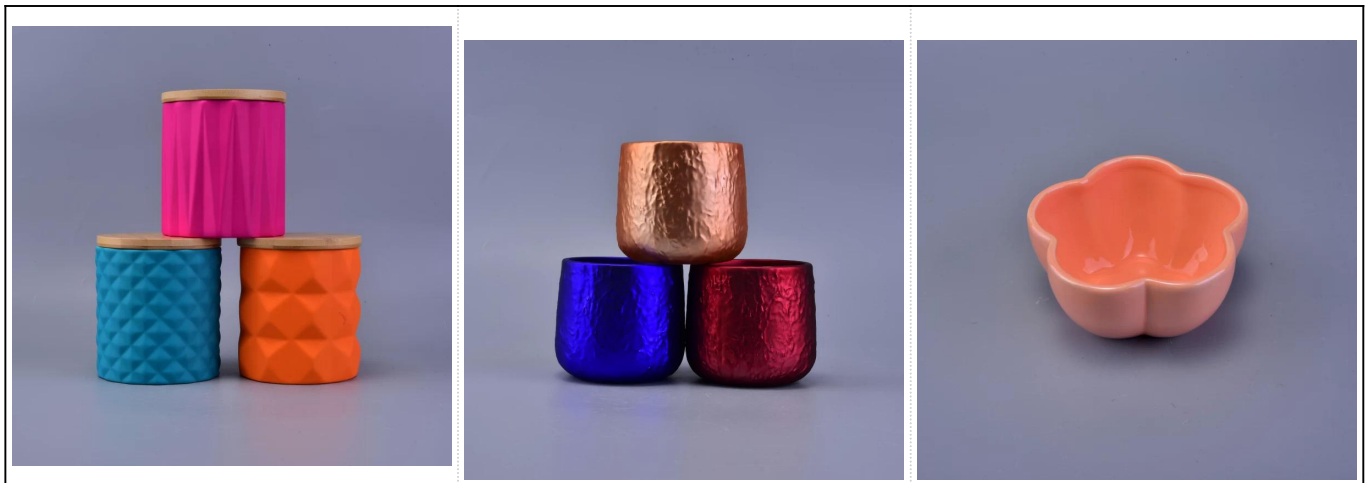

Product Usage

---

1. Perfect for wedding decoration, home decoration, party, banquet ect,
2. Perfect as a gorgeous centerpiece for an event
3. It can decorate your indoors and outdoors with this delicated rose figure glass [candle holder](#).
4. It is wonderful gift as housewarmings and other events.

More Product Pictures

Office & Sample Room

[Shenzhen Sunny Glassware Co.,Ltd](#) was established in 1992. We have been in this industry area for more than 20 years, as a professional manufacturer, we specialized in designing glassware, manufacturing glassware as well as exporting. Our products lines range from handmade to machine made. We already produced abundant products such as [glass tumbler](#), [borosilicate glass](#), [shot glass](#), [vase](#), [bowl](#), [candle holder](#), [stemware](#), [ashtray](#), [tabkeware](#), [driking glass](#), etc. all the daily use glassware, in total there are more than 4,000 different styles. We have an excellent design team for innovative product creation and strict QC team for quality asurance. OEM/ODM serverice are supported as well.