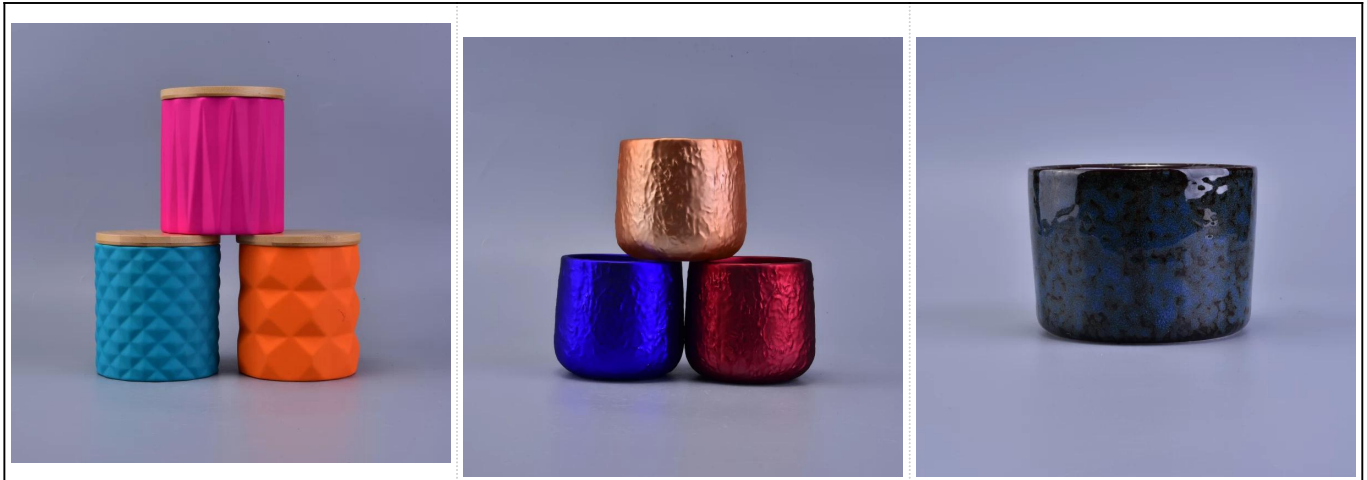

Product Usage

---

1. Perfect for wedding decoration, home decoration, party, banquet ect,
2. Perfect as a gorgeous centerpiece for an event
3. It can decorate your indoors and outdoors with this delicated rose figure glass [candle holder](#).
4. It is wonderful gift as housewarmings and other events.

More Product Pictures

Office & Sample Room

[Shenzhen Sunny Glassware Co.,Ltd](#) was established in 1992. We have been in this industry area for more than 20 years, as a professional manufacturer, we specialized in designing glassware, manufacturing glassware as well as exporting. Our products lines range from handmade to machine made. We already produced abundant products such as [glass tumbler](#), [borosilicate glass](#), [shot glass](#), [vase](#), [bowl](#), [candle holder](#), [stemware](#), [ashtray](#), [tabkeware](#), [driking glass](#), etc. all the daily use glassware, in total there are more than 4,000 different styles. We have an excellent design team for innovative product creation and strict QC team for quality assurance. OEM/ODM service are supported as well.