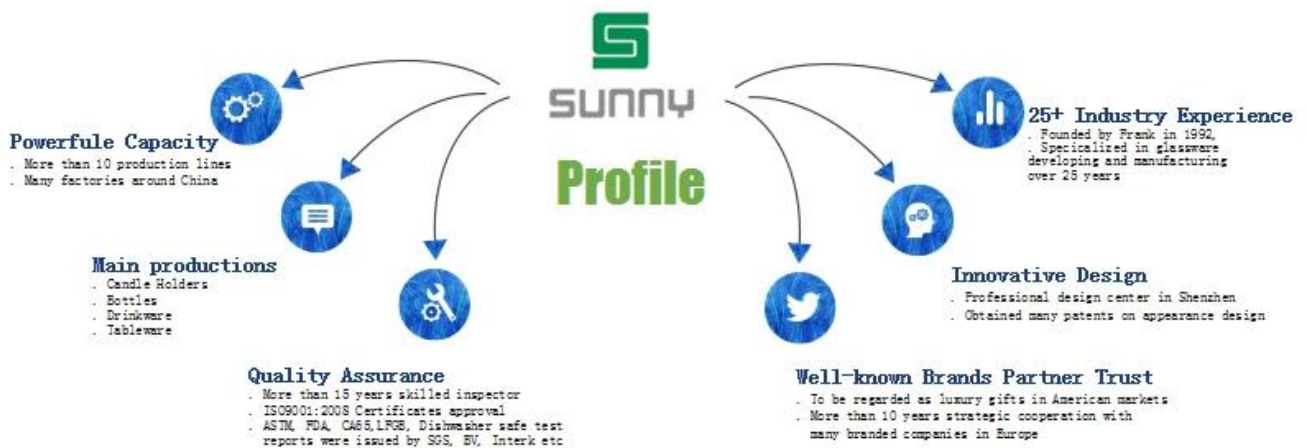

Shenzhen Sunny Glassware Co.,Ltd

—To be your **Reliable Supplier**

Features months blown glass

1. The benefit, including the number of mold, machinery, surface effects, colors, etc.
2. Quality control is difficult and tolerance of size, weight and shape larger.
3. The price is high and the product is limited to a special technique of glass.

Mode of application

1. Use it under the guidance of an adult
2. Washing it with pure or boiling water prior to use
3. No touching the rim of a glass cup, try to take the bottom or handle it

Precautionary measures

1. Beer, red wine, white wine, drinks or hot water will not be crowded
2. To avoid hurting your children by the hand, please put it in a place where they can not reach
3. Do not drop, collision and strong influence
4. Do not microwave
5. To prevent cracking, do not put it directly over an open fire