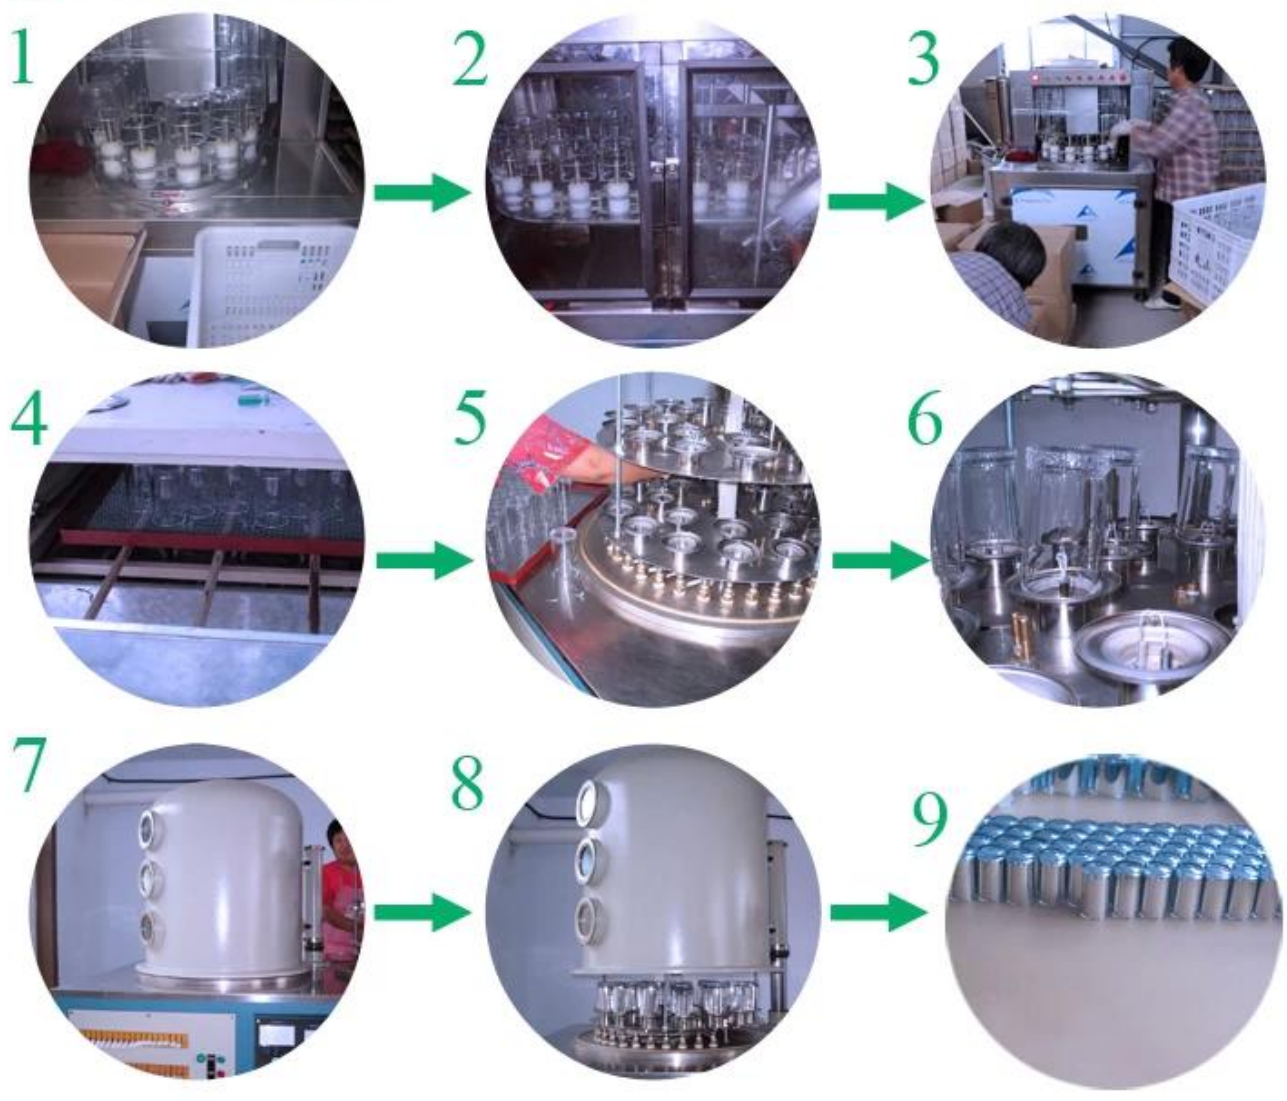

Round shape concrete candle container with heart emboss

Product Details

	Item Name	Round shape concrete candle container with heart emboss
	Item number.	SGSYF15072904
	Size	Top dia.:71mm Bottom dia.:52mm Height:52mm
	Capacity	110ml/3.72
	Sample time	1.5 days to exist in the shape and size of the products 2:15 days if you need new shape and size of products
	Packing	Security packaging normal 24pcs / 36pcs / 48pcs per carton etc. export with egg divider
	MOQ	1,000pcs
	Delivery time	Within 35 days after order confirmed
	Payment terms	30% deposit by T / T in advance, the balance after showing the copy of B / L
	Product Feature	<ol style="list-style-type: none">1.High quality and competitive prices2.Meet FDA, SGS, LFGB test etc.3.Eco-friendly4.Widely applies to wedding, party, house, bar etc.5.Hand made

More Product Pictures

[Similar Products Link](#)

Office & Sample Room

Factory Show

Spray colour

Method of application

1. Using it under guide of the adult
2. Washing it with clean or boiling water before usage
3. No touching the rim of glass cup, try to take the bottom or the handle of it