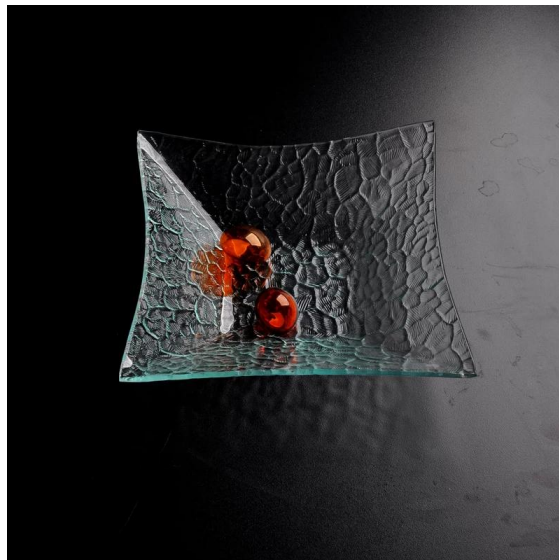

Square clear flat dish serving glass plate

Product Details:

Item No.	SGXJ2063
Material	High white glass
Process	Hot bending
Samples time	1. 5 days if at exist shaped and size of glass 2. 15 days if need new shape or size of glass
Packing	Normal packing, 3pcs per inner box, 12pcs per carton, divided by corrugated paper
Product Capacity	500,000~1,000,000 pcs per month
Delivery time	Within 35 days after the sample and order confirmed
Payment terms	30% deposit by T/T in advance and the balance against the copy of B/L
Shipment	By sea, by air, by Express and your shipping agent is acceptable
Product Features	<ol style="list-style-type: none">1. Suitable for family, hotel etc.2. Unique design3. Professional Q/C for quality control4. Competitive price and quality5. Pass FDA
For your choose	<ol style="list-style-type: none">1. Any logo printing on the glass body2. Any color painted, frost, electro plate, pattern laser carver for the finish3. Special package like shrink wrap, color gift box, white gift box etc4. Open new mould for the glass, wood, plastic or metal as you like5. Different size and shapes meet your needs

[clear glass plate](#)

Company Show:

Factory Show: