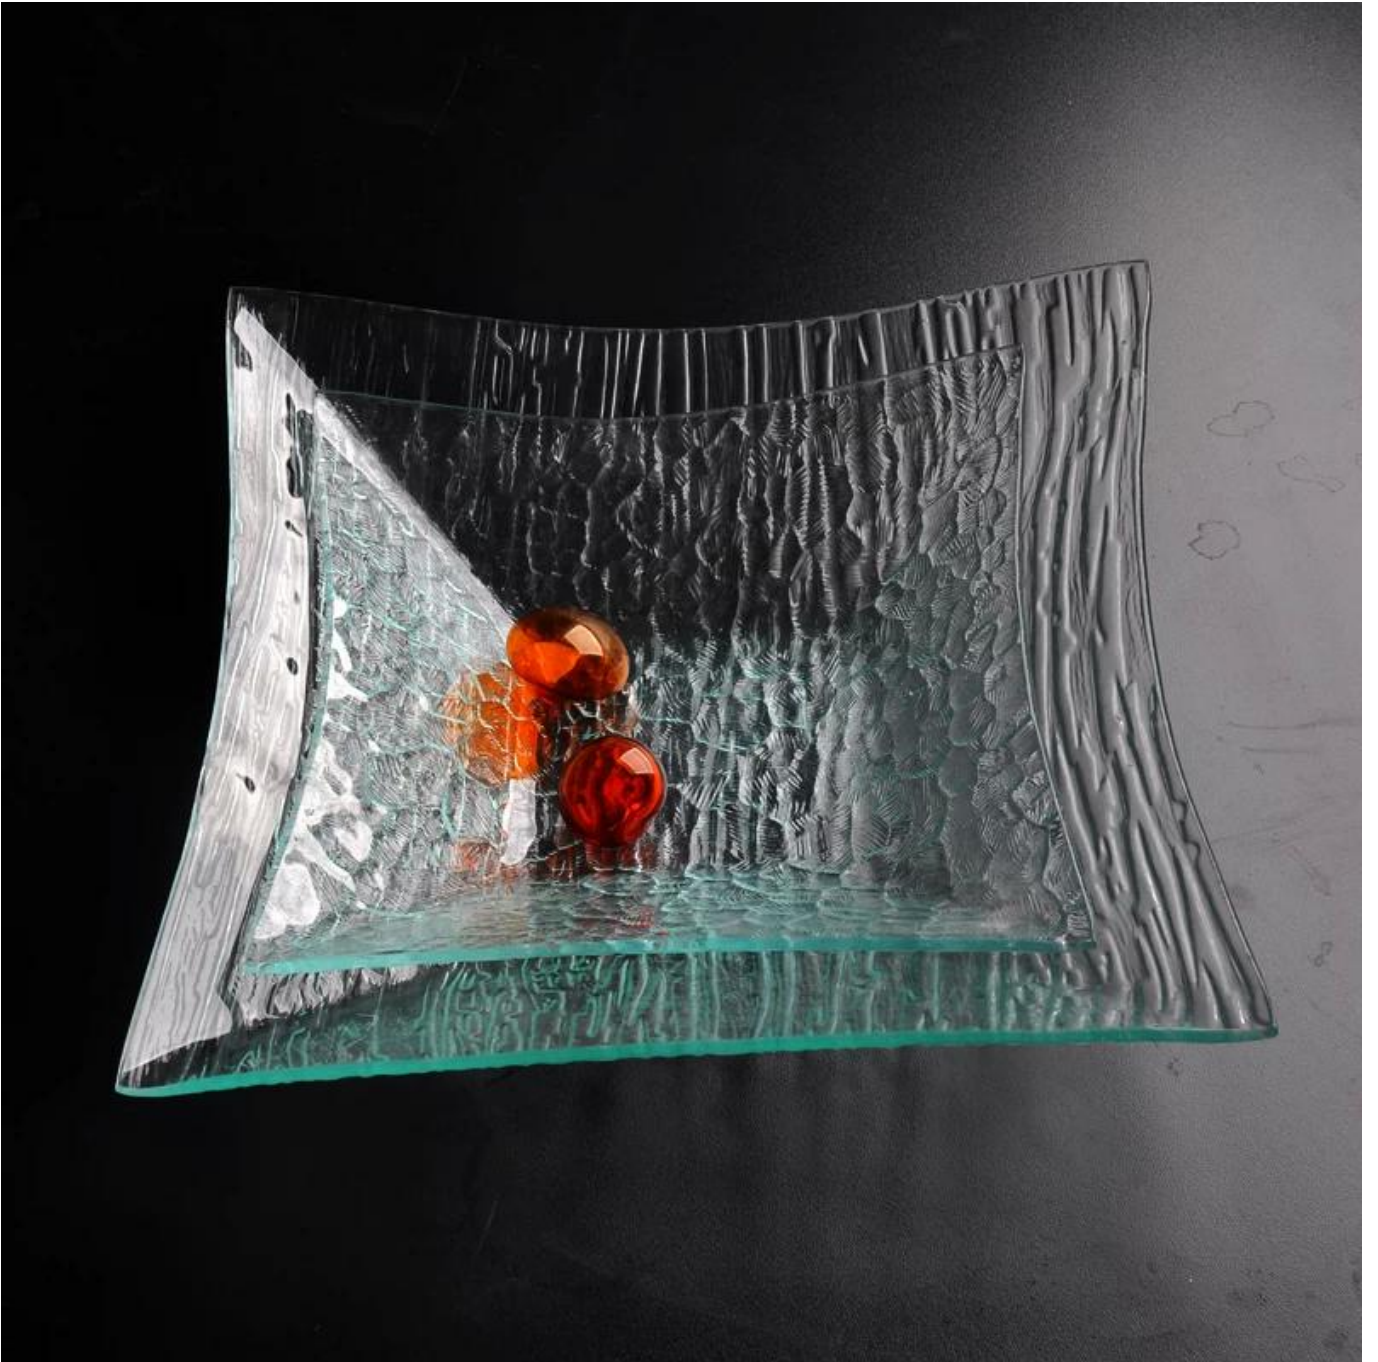

Contact us:

For more [glass plate](#) or any [glassware](#), or here may help you know more about us ☑ Kate or [FAQ](#).