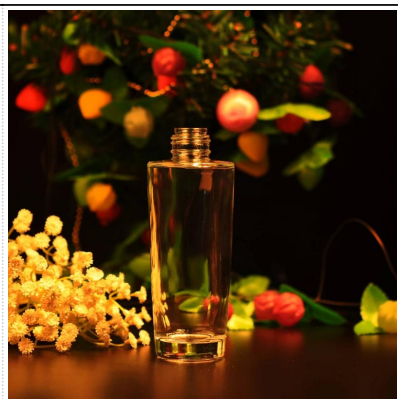

Similar Products Link