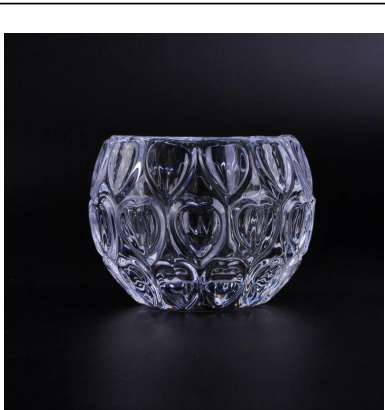

[Similar Products Link](#)