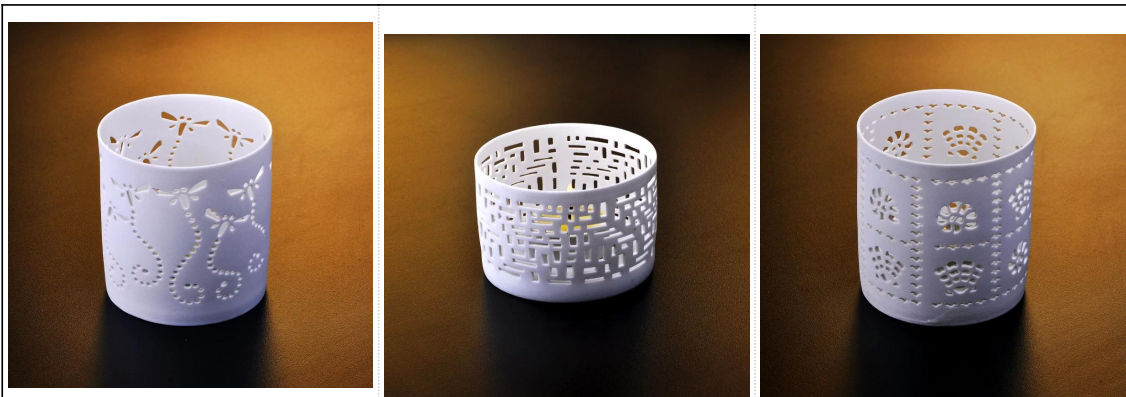

Similar Products Link