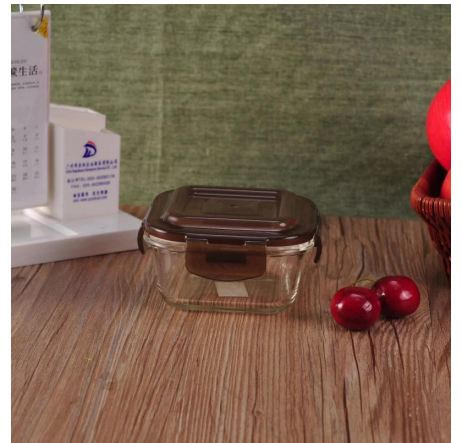

Everything is going on, but don't give up trying.

More Product Pictures

Different shapes of food containers for your choice.

Similar Products Link

Office & Sample Room

[Shenzhen Sunny Glassware Co.,Ltd](#) was established in 1992. We have been in this industry area for more than 20 years, as a professional manufacturer, we specialized in designing glassware, manufacturing glassware as well as exporting. Our products lines range from handmade to machine made. We already produced abundant products such as [glass tumbler](#),

borosilicate glass, shot glass, vase, bowl, candle holder, stemware, ashtray, tableware, drinking glass, etc. all the daily use glassware, in total there are more than 4,000 different styles. We have an excellent design team for innovative product creation and strict QC team for quality assurance. OEM/ODM service are supported as well.