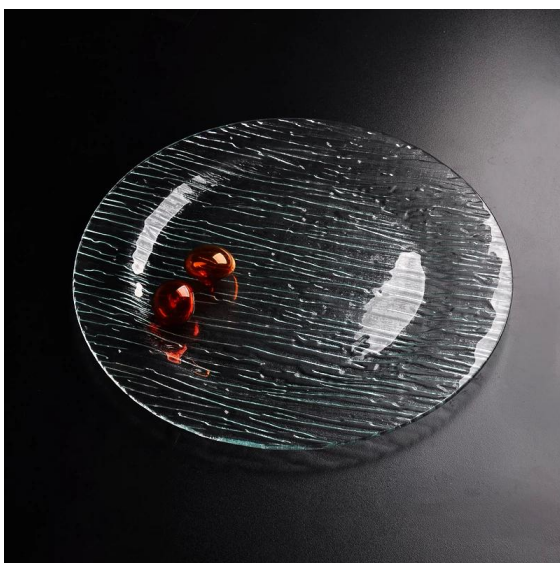

Everything is going on, but don't give up trying

More Product Pictures

[round clear glass plate](#)