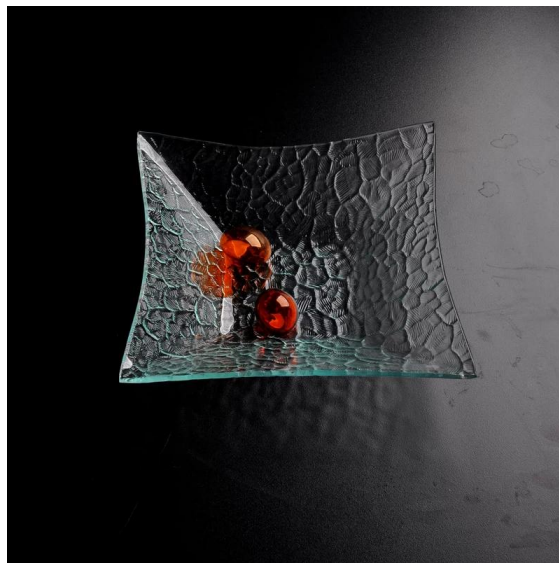

[clear glass plate](#)