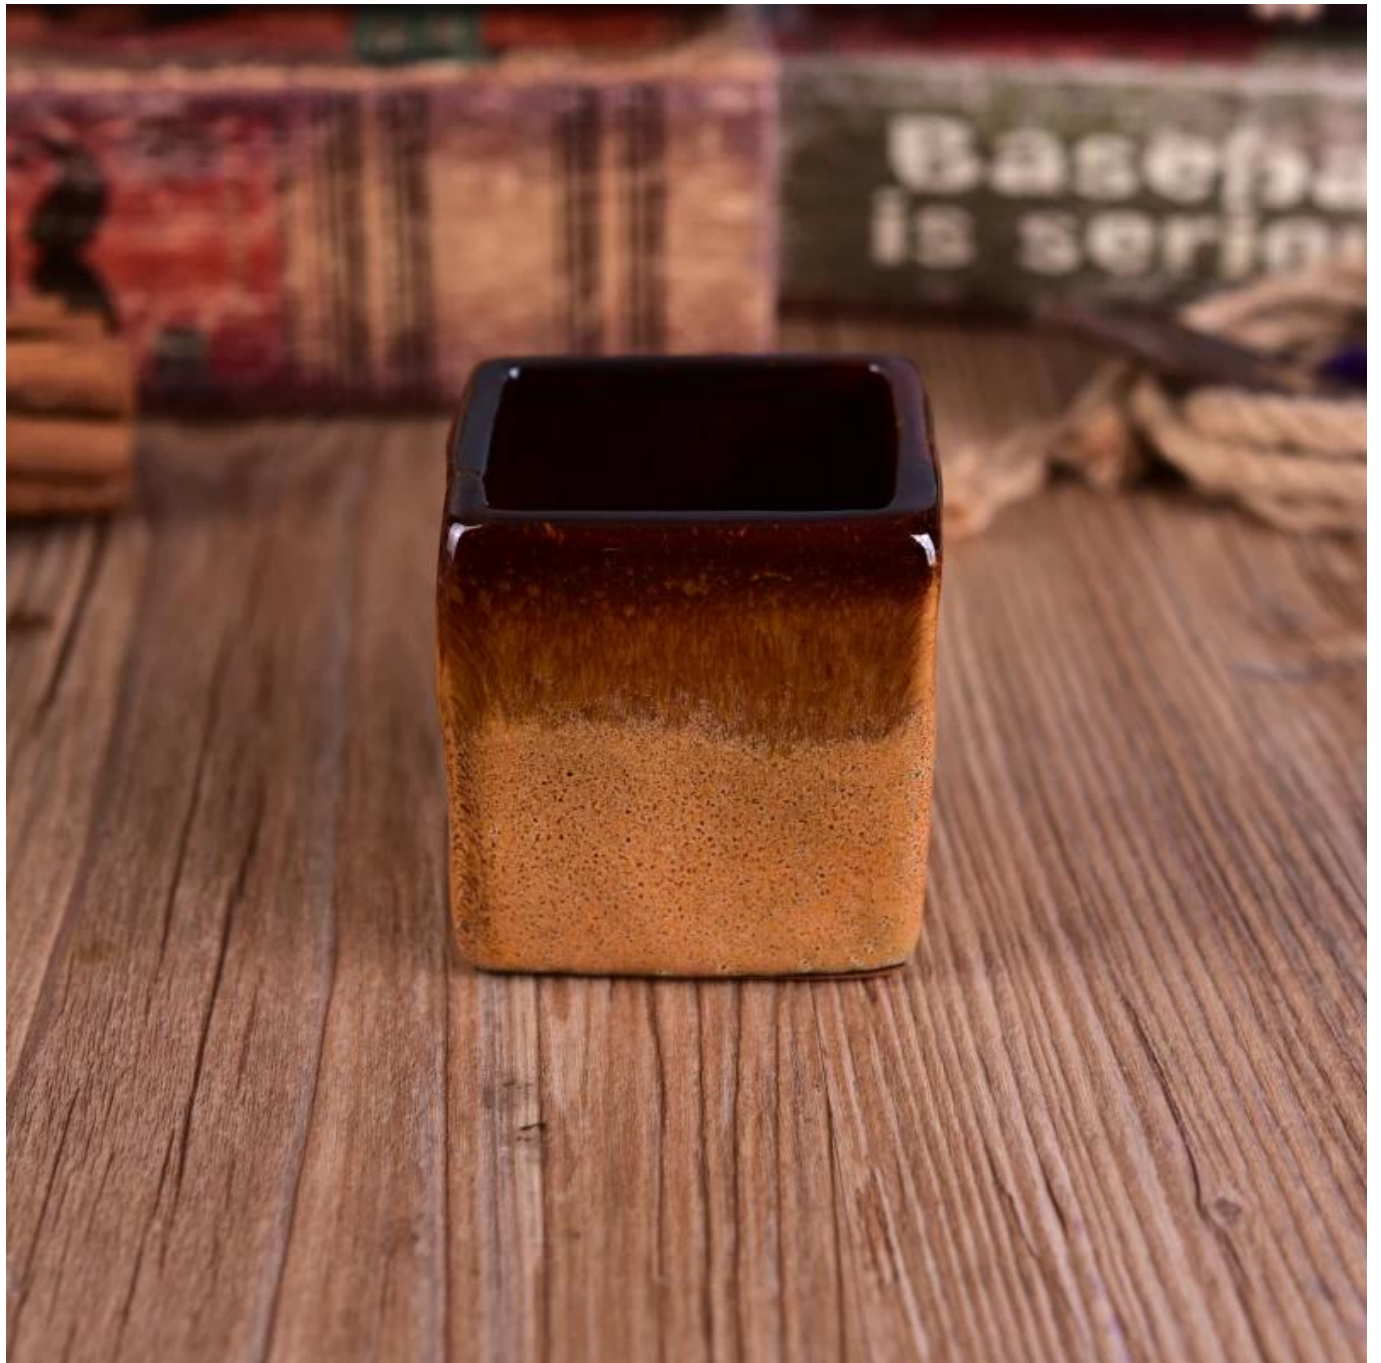

More Product Pictures