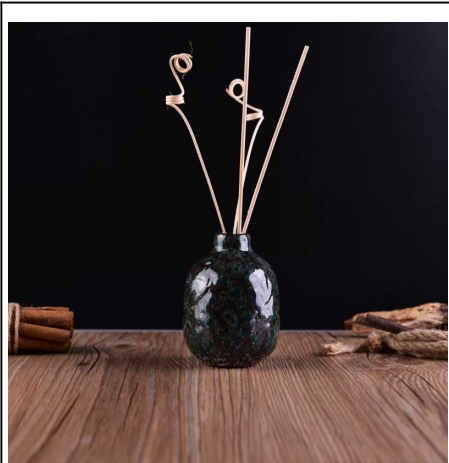

# Popular square transmutation ceramic candle holders

## Product Usage

---

1. Perfect for wedding decoration, home decoration, party, banquet ect,
2. Perfect as a gorgeous centerpiece for an event
3. It can decorate your indoors and outdoors with this delicaded rose figure glass [candle holder](#).
4. It is wonderful gift as housewarmings and other events.

More Product Pictures