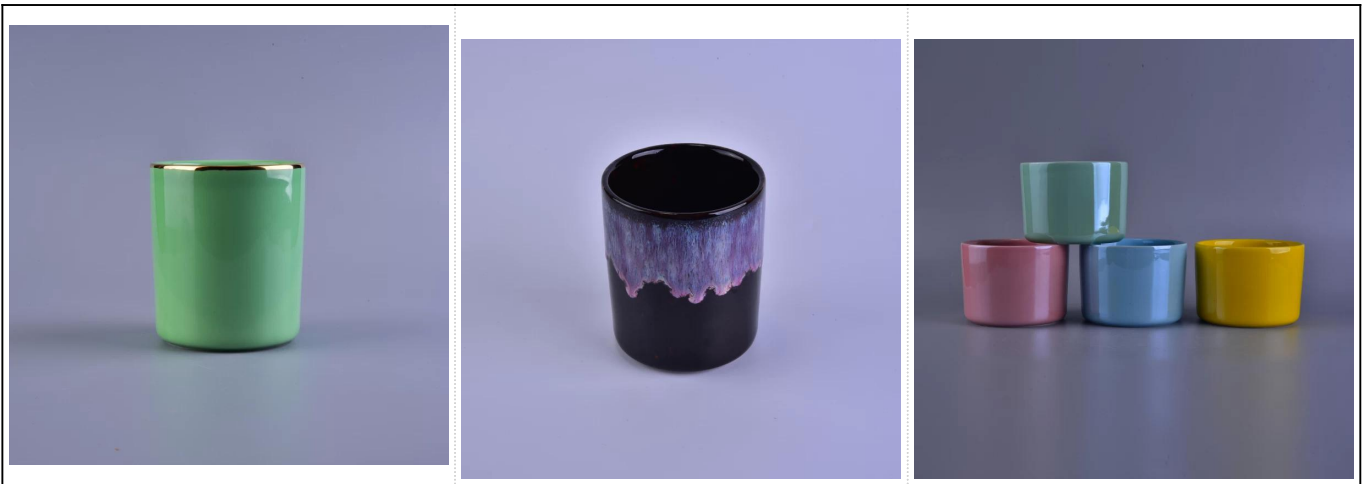

Product Usage

---

1. Perfect for wedding decoration, home decoration, party, banquet ect,
2. Perfect as a gorgeous centerpiece for an event
3. It can decorate your indoors and outdoors with this delicated rose figure glass [candle holder](#).
4. It is wonderful gift as housewarmings and other events.

More Product Pictures

Office & Sample Room

[Shenzhen Sunny Glassware Co.,Ltd](#) was established in 1992. We have been in this industry area for more than 20 years, as a professional manufacturer, we specialized in designing glassware, manufacturing glassware as well as exporting. Our products lines range from handmade to machine made. We already produced abundant products such as [glass tumbler](#), [borosilicate glass](#), [shot glass](#), [vase](#), [bowl](#), [candle holder](#), [stemware](#), [ashtray](#), [tabkeware](#), [driking glass](#), etc. all the daily use glassware, in total there are more than 4,000 different styles. We have an excellent design team for innovative product creation and strict QC team for quality asurance. OEM/ODM serverice are supported as well.