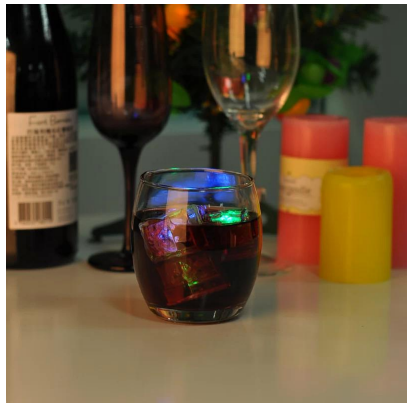

Similar Products Link