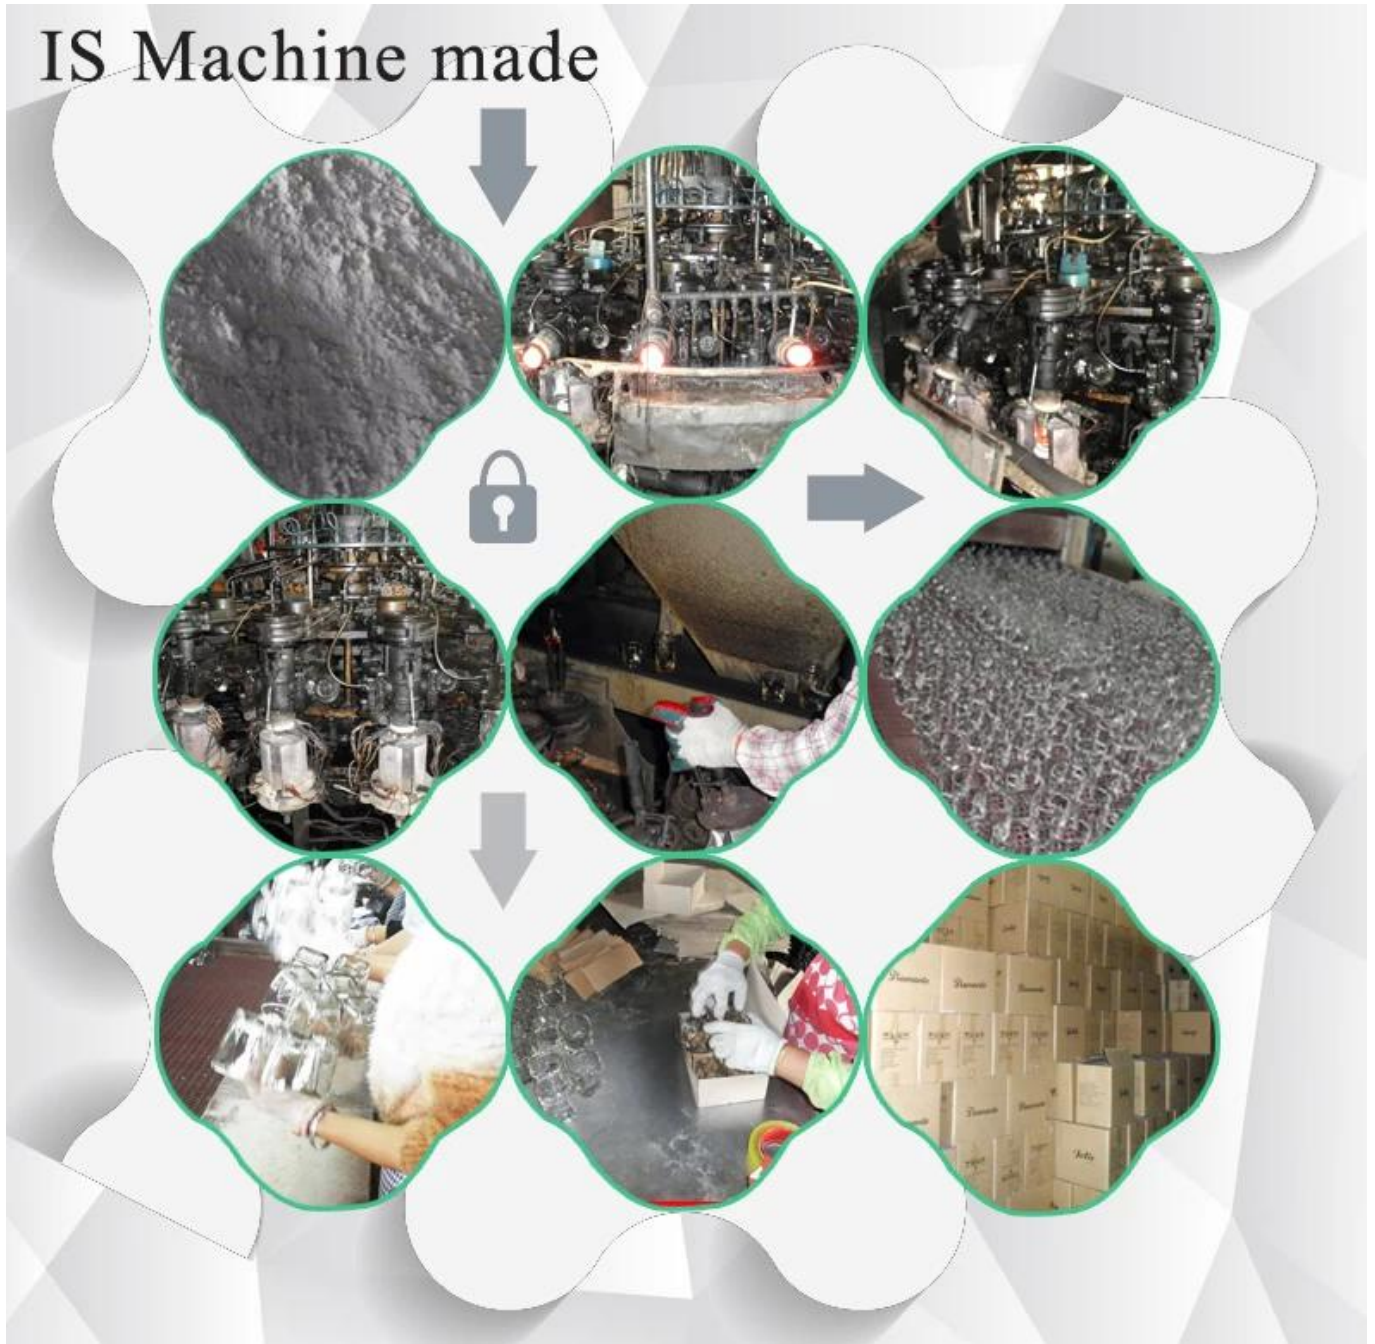

IS Machine made

Contact us

For frequently asked questions, please click here [FAQ](#). Or welcome to contact me, Kate.