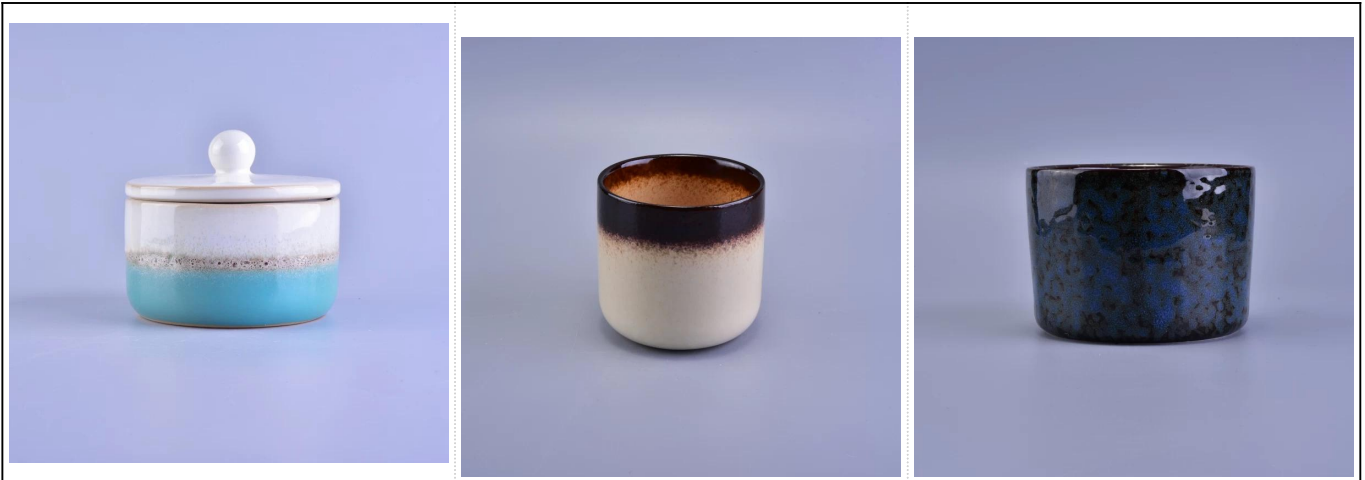

Product Usage

---

1. Perfect for wedding decoration, home decoration, party, banquet ect,
2. Perfect as a gorgeous centerpiece for an event
3. It can decorate your indoors and outdoors with this delicated rose figure glass [candle holder](#).
4. It is wonderful gift as housewarmings and other events.

More Product Pictures

Office & Sample Room

[Shenzhen Sunny Glassware Co.,Ltd](#) was established in 1992. We have been in this industry area for more than 20 years, as a professional manufacturer, we specialized in designing glassware, manufacturing glassware as well as exporting. Our products lines range from handmade to machine made. We already produced abundant products such as [glass tumbler](#), [borosilicate glass](#), [shot glass](#), [vase](#), [bowl](#), [candle holder](#), [stemware](#), [ashtray](#), [tabkeware](#), [driking glass](#), etc. all the daily use glassware, in total there are more than 4,000 different styles. We have an excellent design team for innovative product creation and strict QC team for quality asurance. OEM/ODM serverice are supported as well.