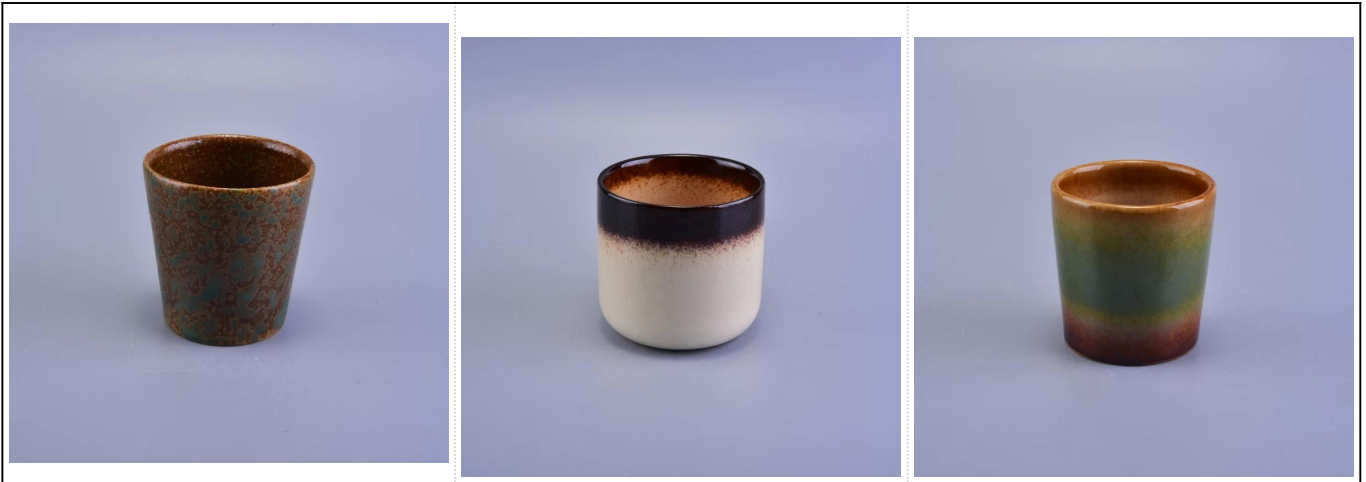

Product Usage

---

1. Perfect for wedding decoration, home decoration, party, banquet ect,
2. Perfect as a gorgeous centerpiece for an event
3. It can decorate your indoors and outdoors with this delicated rose figure glass [candle holder](#).
4. It is wonderful gift as housewarmings and other events.

More Product Pictures

Office & Sample Room

[Shenzhen Sunny Glassware Co.,Ltd](#) was established in 1992. We have been in this industry area for more than 20 years, as a professional manufacturer, we specialized in designing glassware, manufacturing glassware as well as exporting. Our products lines range from handmade to machine made. We already produced abundant products such as [glass tumbler](#), [borosilicate glass](#), [shot glass](#), [vase](#), [bowl](#), [candle holder](#), [stemware](#), [ashtray](#), [tabkeware](#), [driking glass](#), etc. all the daily use glassware, in total there are more than 4,000 different styles. We have an excellent design team for innovative product creation and strict QC team for quality asurance. OEM/ODM serverice are supported as well.