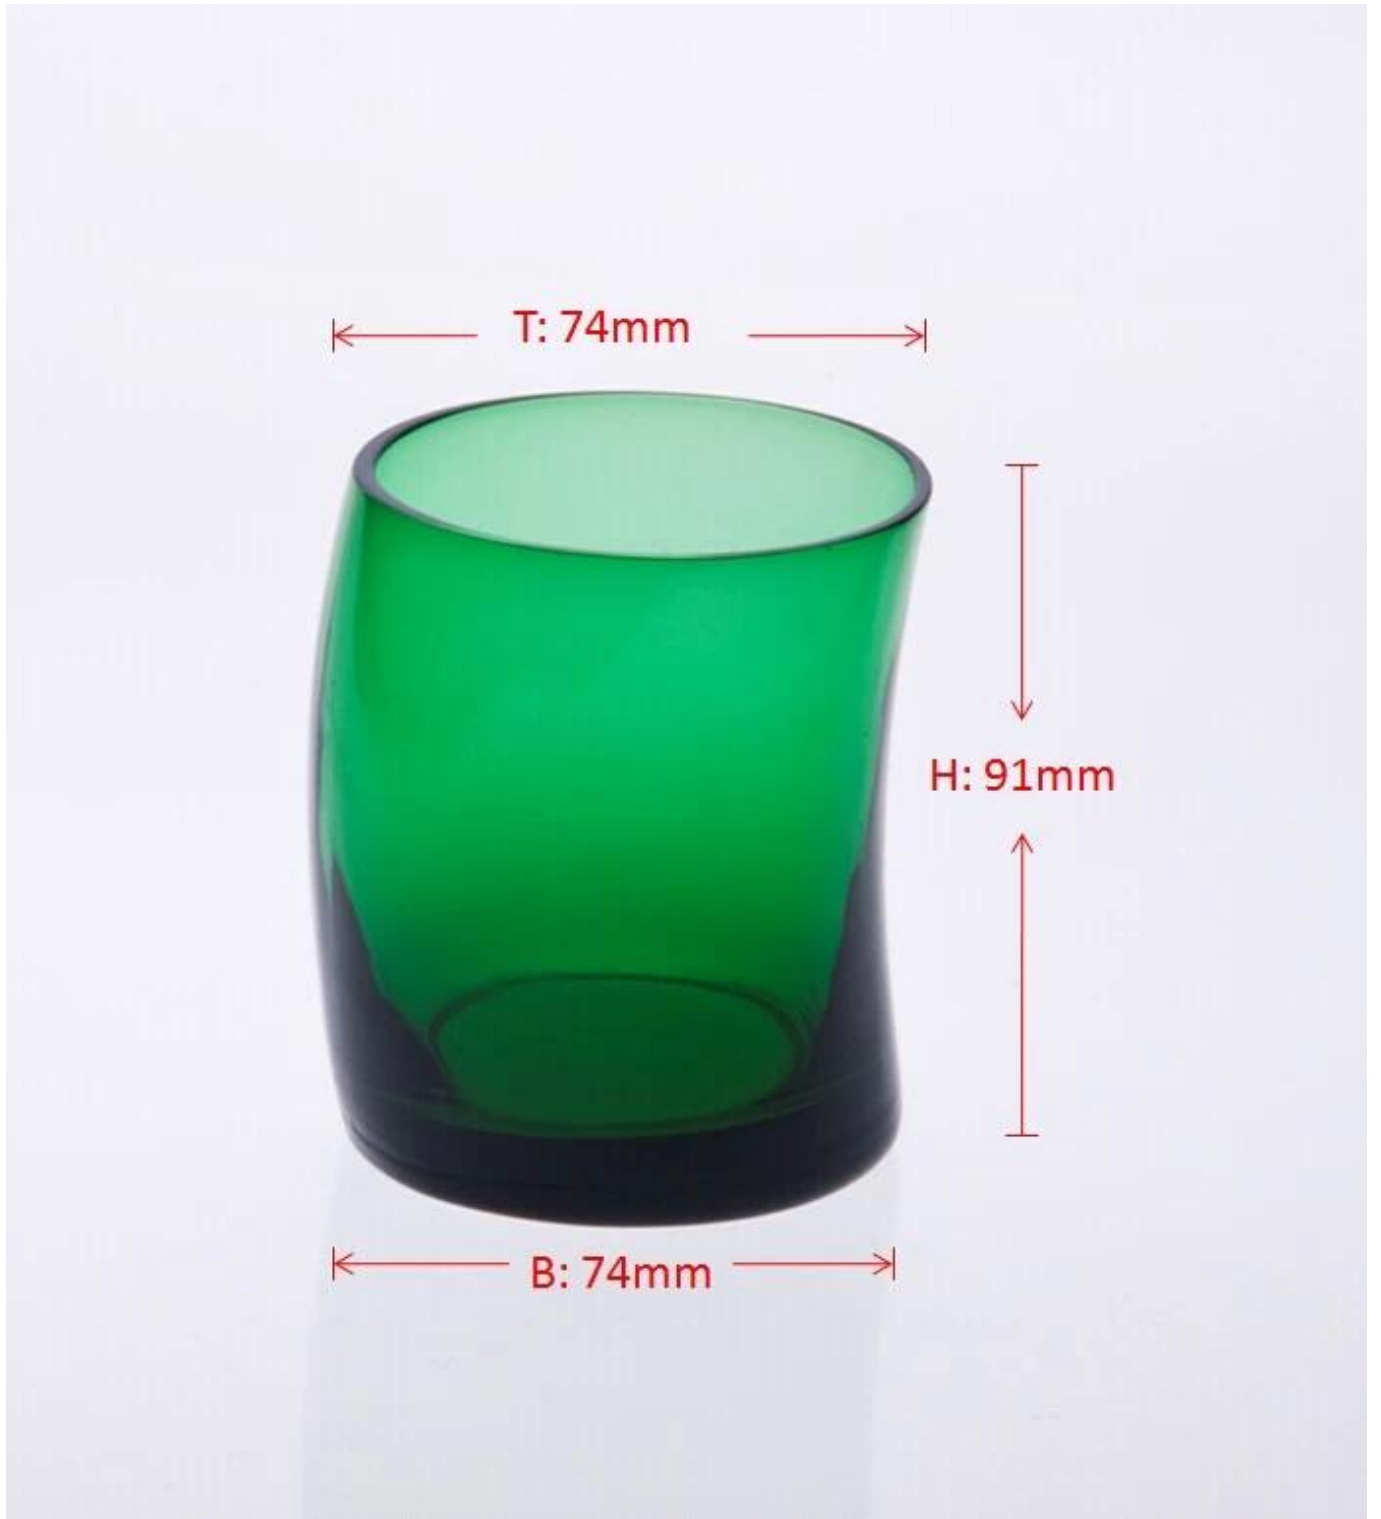

[Similar Products Link](#)