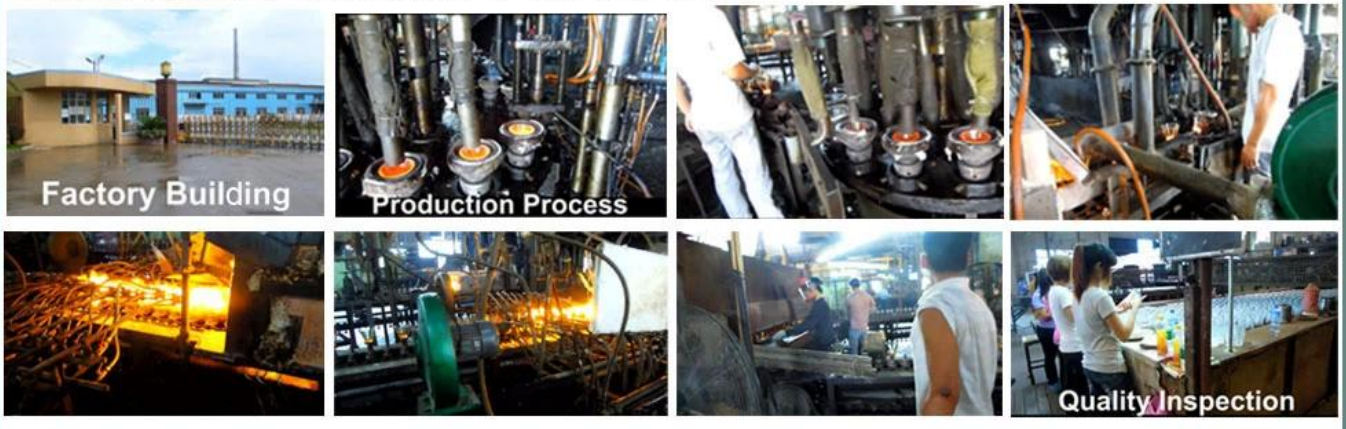

4.Our product could pass the SGS,FDA,BV and LFGB test

Our factory:

OUR FACTORY

TECHNOLOGICAL PROCESS

For more information, please visit our website: www.sunnyglassware.com

Or contact us:

Chally Xu

Tel: +86 0755 25643425-628