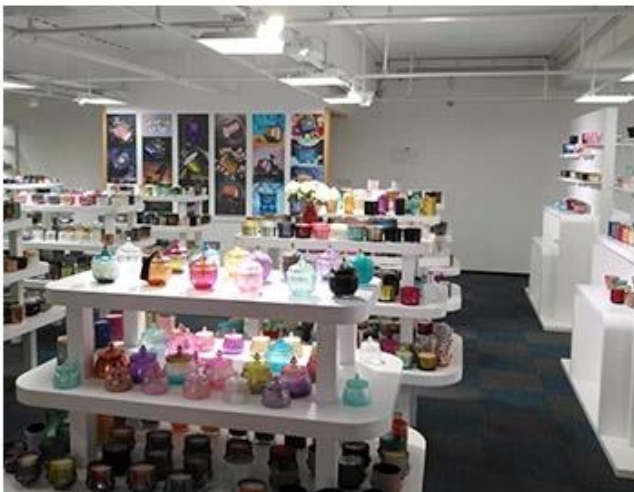

SAMPLE ROOM

There are more than 5000 products in
sample room of Sunny Glassware
for your reference. No second Co. in China!

Factory Show

Below are pictures of major online transactions. For more factory information, please see: [Factory tour](#)