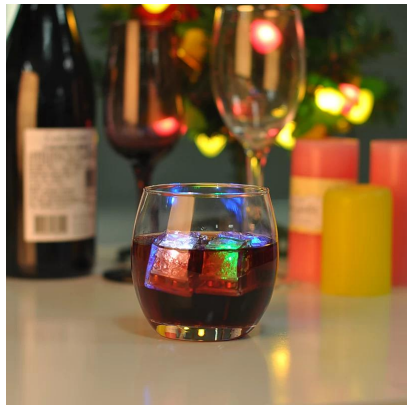

Embossed Square Rocks Glass

Product Details	
Item number.	SGJD15060510
Material	Glass
Craft & Deep processing	Machine pressed
Sample time	1. 5 days if there is existing stock of this design. 2. 10 days, if you need a new design or size.
Warnings	1. Please put it in the place where children can not reach. 2. Avoid dropping, collision and strong impact. 3. Not available for microwave oven. 4. To prevent it from cracking, do not put it over open fire directly.
Features	1. High quality Whisky Glass . 2. Eco-friendly. 3. Pass FDA and dishwasher test, LFGB, SGS, EEC. 4. Custom size and design are available.

Descriptions

1. Old-fashioned, rocks glasses.
2. Special embossed design with square bottom and top.
3. Designed to serve alcohol on ice.

Delivery Time & Shipping

1. Delivery Lead Time: Within 35 days after the order confirmed; Within 7 days if have goods in stock.
2. Shipping Way: By sea, by air, by express and the delivery agent acceptable as your requirement.

Everything is going on, but don't give up trying.

More Product Pictures

Different Design of Whisky Glass For Your Choice

Similar Products Link

Office & Sample Room

[Shenzhen Sunny Glassware Co.,Ltd](#) was established in 1992. We have been in this industry area for more than 20 years, as a professional manufacturer, we specialized in designing glassware, manufacturing glassware as well as exporting. Our products lines range from handmade to machine made. We already produced abundant products such as [glass tumbler](#), [borosilicate glass](#), [shot glass](#), [vase](#), [bowl](#), [candle holder](#), [stemware](#), [ashtray](#), [tabkeware](#), [driking glass](#), etc. all the daily use