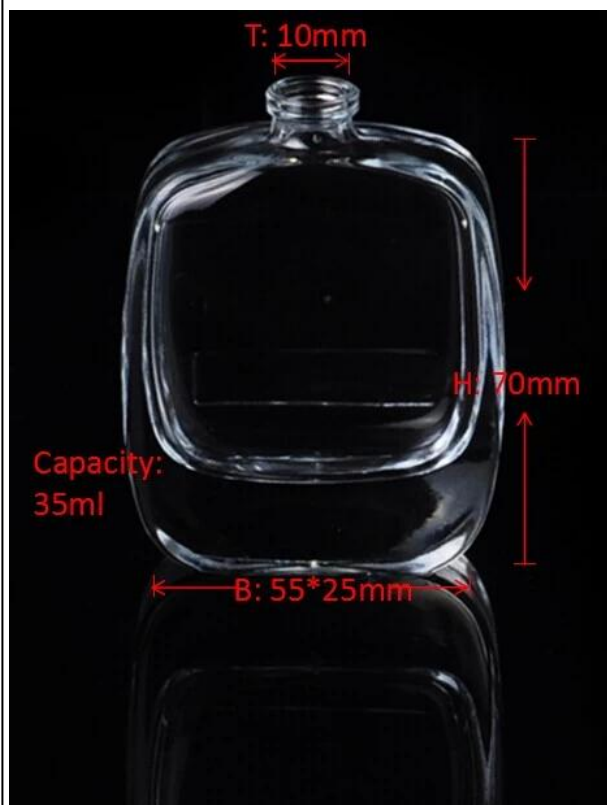

## Product Details

Item name	<a href="#">Design your own refillable empty vintage perfume bottle</a>
Item No.	SGJX15110305
Size	T:10mm*B:55*25mm*H:70mm
Capacity/Weight	99g/35ml
Sample time	1.5 days if at exist shape and size of products 2.15 days if need new shape and size of products
Packing	Normal safety packing 24pcs/36pcs/48pcs etc. per export carton with egg divider
MOQ	100000pcs
Delivery time	Within 35 days after order confirmed
Payment terms	30% deposit by T/T in advance, the balance after showing the copy of B/L
Product feature	1.High quality and competitve prices 2.Meet FDA, SGS,LFGB etc. test 3.Eco-friendly 4.Widely apply to Wedding, party, home, bar etc. 5.Machine made