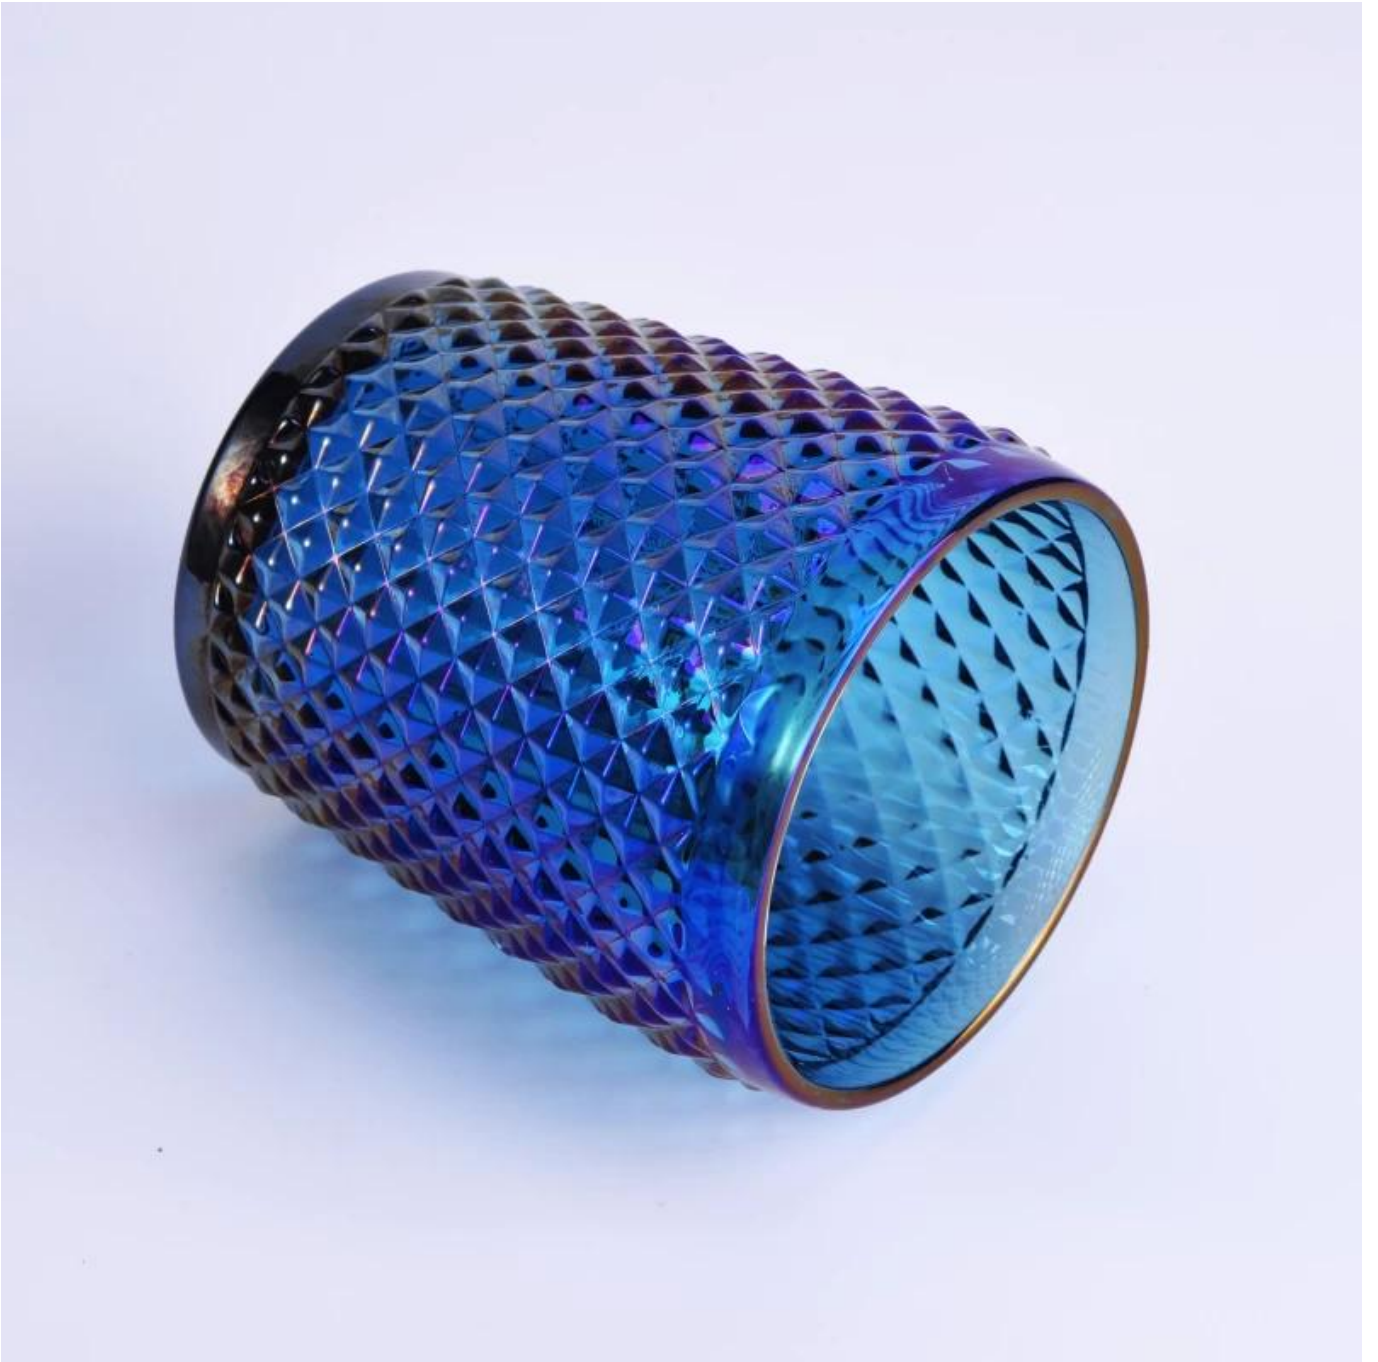

More Iron plating glass candle holders