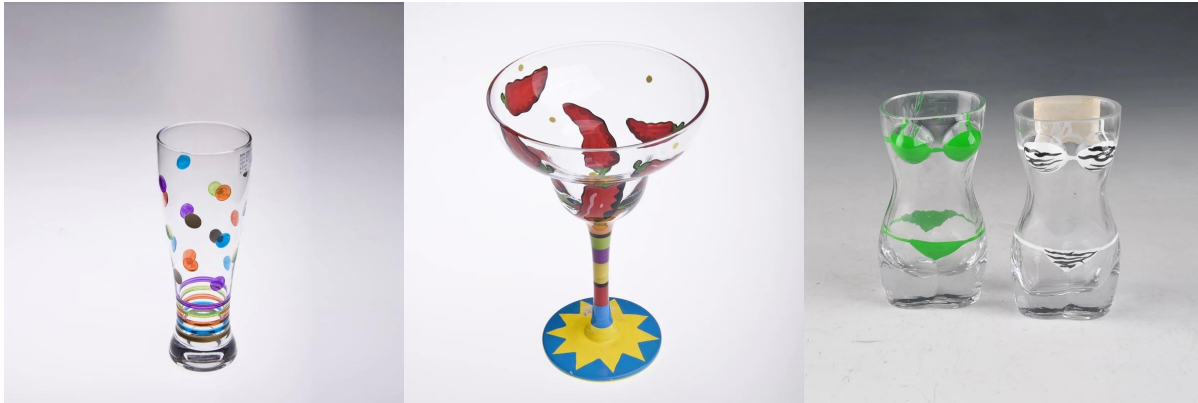

Office & Sample Room

[Shenzhen Sunny Glassware Co.,Ltd](#) was established in 1992. We have been in this industry area for more than 20 years, as a professional manufacturer, we specialized in designing glassware, manufacturing glassware as well as exporting. Our products lines range from handmade to machine made.

We already produced abundant products such as [glass tumbler](#), [borosilicate glass](#), [shot glass](#), [vase](#), [bowl](#), [candle holder](#), [stemware](#), [ashtray](#), [tableware](#), [drinking glass](#), etc. all the daily use glassware, in total there are more than 4,000 different styles.

We have an excellent design team for innovative product creation and strict QC team for quality assurance. OEM/ODM service are supported as well.