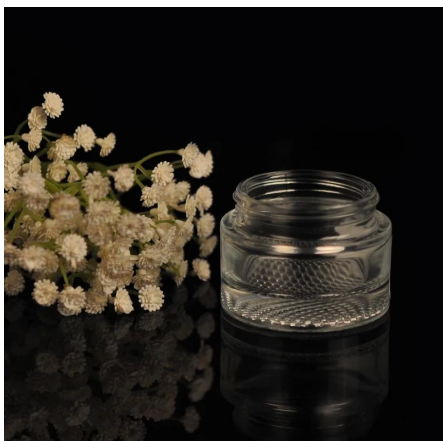

[Similar Products Link](#)