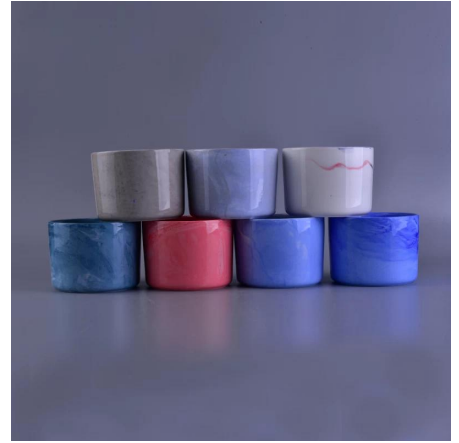

Office & Sample Room

[Shenzhen Sunny Glassware Co.,Ltd](#) was established in 1992. We have been in this industry area for more than 20 years, as a professional manufacturer, we specialized in designing glassware, manufacturing glassware as well as exporting. Our products lines range from handmade to machine made. We already produced abundant products such as [glass tumbler](#), [borosilicate glass](#), [shot glass](#), [vase](#), [bowl](#), [candle holder](#), [stemware](#), [ashtray](#), [tabkeware](#), [driking glass](#), etc. all the daily use glassware, in total there are more than 4,000 different styles. We have an excellent design team for innovative product creation and strict QC team for quality asurance. OEM/ODM serverice are supported as well.