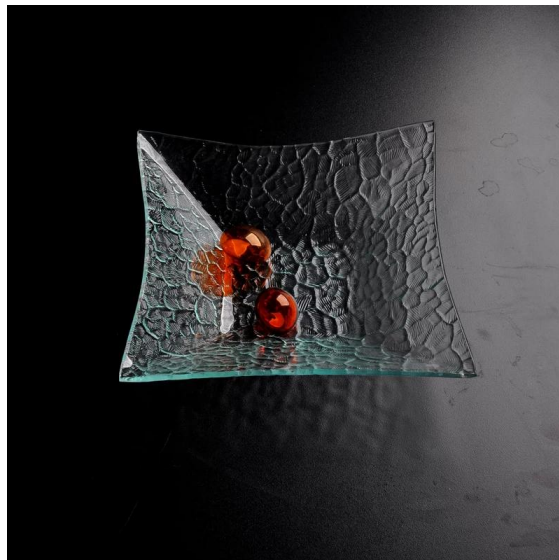

Colourful rain shape dish glass plate

Product Details:

Item No.	SGXC025
Material	High white glass
Process	Hot bending
Samples time	1. 5 days if at exist shaped and size of glass 2. 15 days if need new shape or size of glass
Packing	Normal packing, 3pcs per inner box, 12pcs per carton, divided by corrugated paper
Product Capacity	500,000~1,000,000 pcs per month
Delivery time	Within 35 days after the sample and order confirmed
Payment terms	30% deposit by T/T in advance and the balance against the copy of B/L
Shipment	By sea, by air, by Express and your shipping agent is acceptable
Product Features	<ol style="list-style-type: none">1. Suitable for family, hotel etc.2. Unique design3. Professional Q/C for quality control4. Competitive price and quality5. Pass FDA
For your choose	<ol style="list-style-type: none">1. Any logo printing on the glass body2. Any color painted, frost, electro plate, pattern laser carver for the finish3. Special package like shrink wrap, color gift box, white gift box etc4. Open new mould for the glass, wood, plastic or metal as you like5. Different size and shapes meet your needs

[clear glass plate](#)

Company Show:

Factory Show: