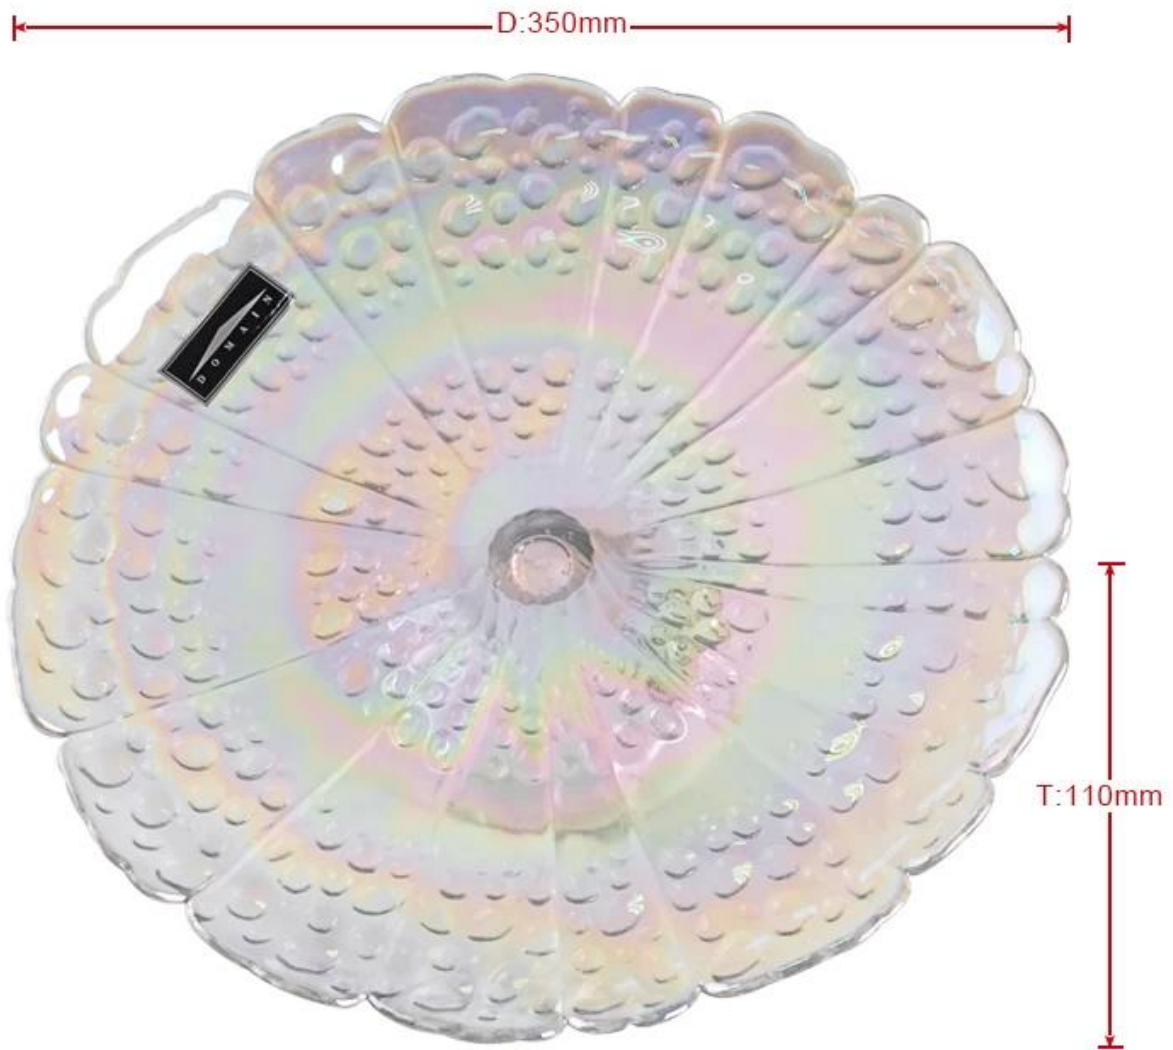

Contact us:

For more [glass plate](#) or any [glassware](#), or here may help you know more about us ☑ Kate or [FAQ](#).