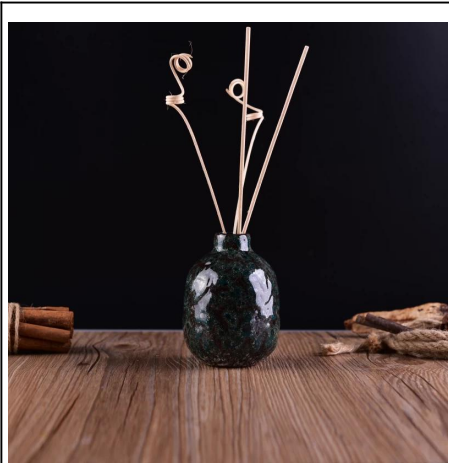

## Product Usage

---

1. Perfect for wedding decoration, home decoration, party, banquet ect,
2. Perfect as a gorgeous centerpiece for an event
3. It can decorate your indoors and outdoors with this delicaded rose figure glass [candle holder](#).
4. It is wonderful gift as housewarmings and other events.

More Product Pictures