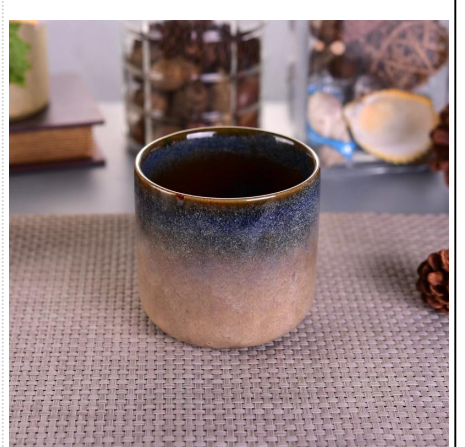

## Product Usage

---

1. Perfect for wedding decoration, home decoration, party, banquet ect,
2. Perfect as a gorgeous centerpiece for an event
3. It can decorate your indoors and outdoors with this delicaded rose figure glass [candle holder](#).
4. It is wonderful gift as housewarmings and other events.

More Product Pictures