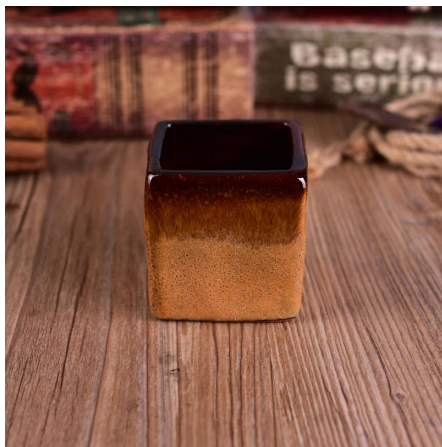

## Product Usage

---

1. Perfect for wedding decoration, home decoration, party, banquet ect,
2. Perfect as a gorgeous centerpiece for an event
3. It can decorate your indoors and outdoors with this delicaded rose figure glass [candle holder](#).
4. It is wonderful gift as housewarmings and other events.

More Product Pictures