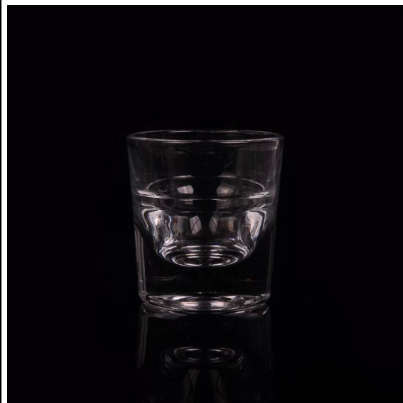

Similar Products Link

Office & Sample Room

[Shenzhen Sunny Glassware Co.,Ltd](#) was established in 1992. We have been in this industry area for more than 20 years, as a professional manufacturer, we specialized in designing glassware, manufacturing glassware as well as exporting. Our products lines range from handmade to machine made.

We already produced abundant products such as [glass tumbler](#), [borosilicate glass](#), [shot glass](#), [vase](#), [bowl](#), [candle holder](#), [stemware](#), [ashtray](#), [tabkeware](#), [driking glass](#), etc.

all the daily use glassware, in total there are more than 4,000 different styles.