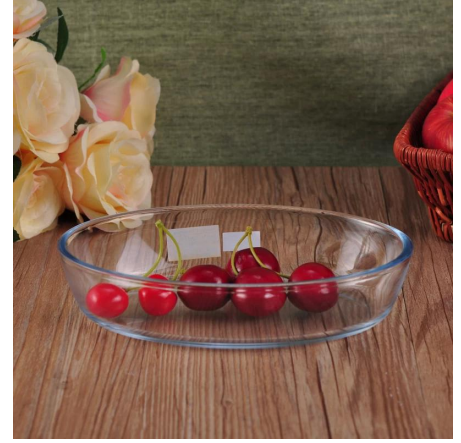

Office & Sample Room

[Shenzhen Sunny Glassware Co.,Ltd](#) was established in 1992. We have been in this industry area for more than 20 years, as a professional manufacturer, we specialized in designing glassware, manufacturing glassware as well as exporting.

Our products lines range from handmade to machine made.

We already produced abundant products such as [glass tumbler](#), [borosilicate glass](#), [shot glass](#), [vase](#), [bowl](#), [candle holder](#), [stemware](#), [ashtray](#), [tabkeware](#), [driking glass](#), etc. all the daily use glassware, in total there are more than 4,000 different styles.

We have an excellent design team for innovative product creation and strict QC team for quality asurance. OEM/ODM serverice are supported as well.