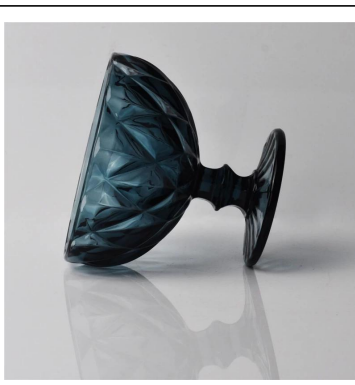

# Big stemware clear glass candle holder, glass candle cup

## Product Details

	Item Name	<a href="#">Big stemware clear glass candle holder, glass candle cup</a>
	Item number.	SGHY15101702
	Size	T: 91 mm * B: 81mm H: 161mm
	Weight	462g
	Sample time	1.5 days to exist in the shape and size of the products 2:15 days if you need new shape and size of products
	Packing	Security packaging normal 24pcs / 36pcs / 48pcs per carton etc. export with egg divider
	MOQ	10,000pcs
	Delivery time	Within 35 days after order confirmed
	Payment terms	30% deposit by T / T in advance, the balance after showing the copy of B / L
	Product Feature	1.High quality and competitive prices 2.Meet FDA, SGS, LFGB test etc. 3.Eco-friendly 4.Widely applies to wedding, party, house, bar etc. 5.Machine made

## More Product Pictures

Similar Products Link