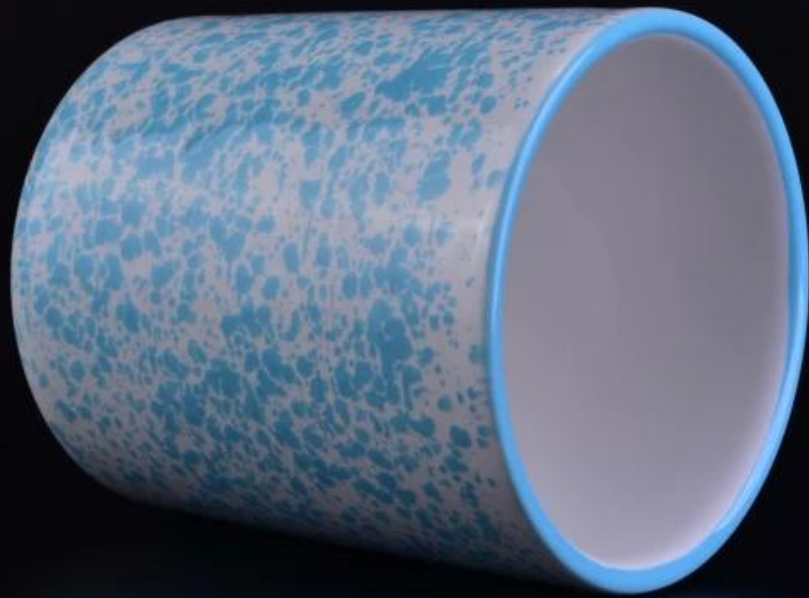

Pure handmade ceramic candle jar with decorative pattern

Product Details

Item number.	SGSN161123011
Material	Best selling home used ceramic candle jar for votive candle
Craft	hand made ceramic votive candle holder
Samples time	1. 5 days if there is a form and size of the ceramic 2. 15 days, if you need a new shape and size ceramic
Product Capacity	500,000 ~ 1,000,000 pieces per month
The Features of products	1. Hand made home decor ceramic candle holder 2. Suitable for use in hotel, house, etc. 3. This eco-friendly.

Usage of Product

1. Ceramic canlde holders can be used in wedding decoration, home decoration, party,banquet ect,
2. This candle container is very great as a gorgeous centerpiece for an event
3. The pottery candle jars can decorate your indoors and outdoors with this delicated rose figure glass candle holder.

4. The ceramic candle vessel is wonderful gift as housewarmings and other events.

More Product Pictures

Similar Products Link

Decorative handmade soy wax ceramic scented candle jar

Hot sale matte white marble candle bowl for home fragrance