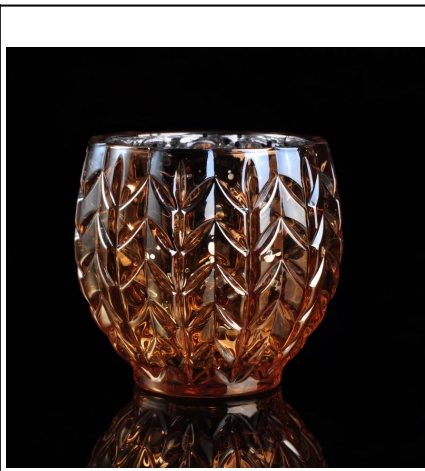

[Similar Products Link](#)