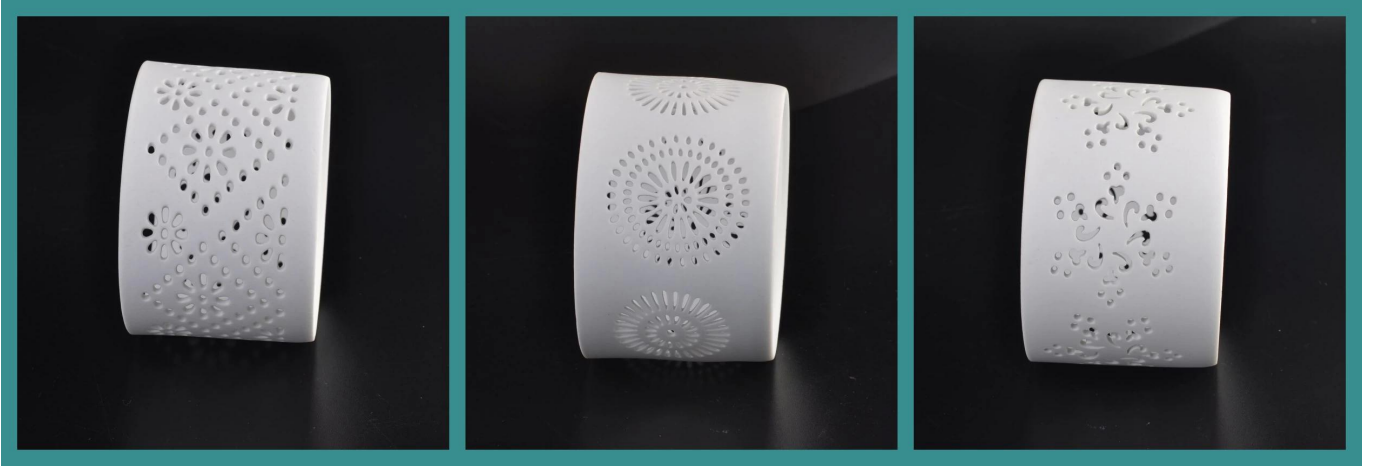

# 3" Wedding Decor White Ceramic Candle Holder

Product Details	
Item number.	SGJH16042058
Material	Ceramic
Craft & Deep processing	Hand made
Sample time	1. 5 days if there is existing stock of this design. 2. 10 days, if you need a new design or size.
Main usages	1. Decorative <a href="#">ceramic candle holders</a> for home, wedding, party, etc. 2. Good choice for gift
The Features	1. Handmade, Eco-friendly, meet ASTM test. 2. Custom size and gift box packing are available.

## Descriptions

---

1. made from ceramic.
2. exquisite hollow-out pattern make this ceramic candle holder very elegant.

Everything is going on, but don't give up trying.

More Product Pictures

**Custom Design Is Available As Below Examples**

**Before**

**Before**

**After**

**After**

**More White Marble Ceramic Candles Holders**