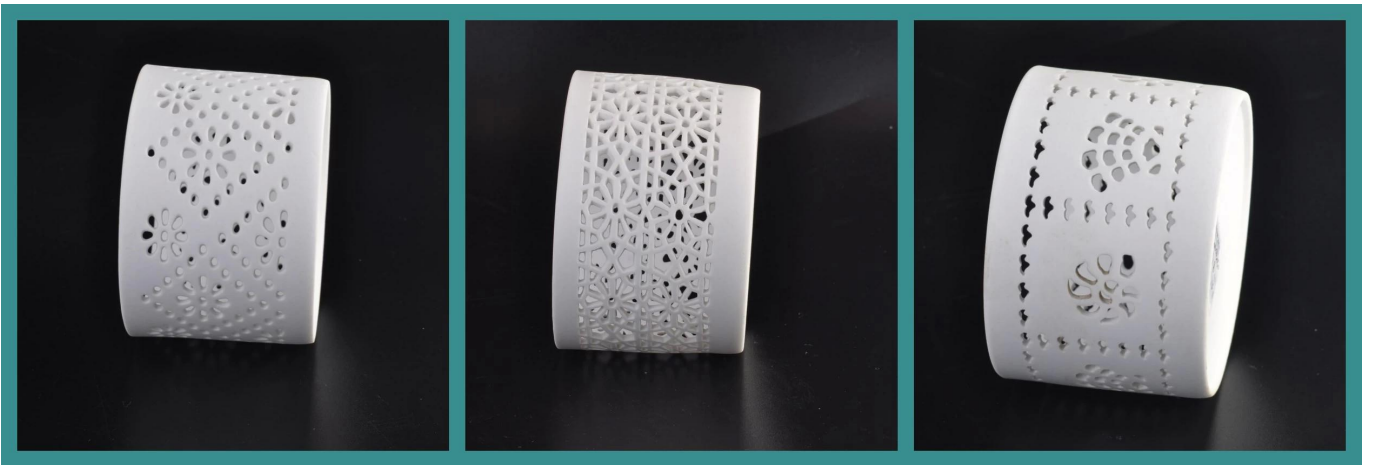

# 3" Wedding Decor White Ceramic Candle Holder

Product Details	
Item number.	SGJH16042058
Material	Ceramic
Craft & Deep processing	Hand made
Sample time	1. 5 days if there is existing stock of this design. 2. 10 days, if you need a new design or size.
Main usages	1. Decorative <a href="#">ceramic candle holders</a> for home, wedding, party, etc. 2. Good choice for gift
The Features	1. Handmade, Eco-friendly, meet ASTM test. 2. Custom size and gift box packing are available.

## Descriptions

---

1. made from ceramic.
2. exquisite hollow-out pattern make this ceramic candle holder very elegant.

Everything is going on, but don't give up trying.

More Product Pictures

**Custom Design Is Available As Below Examples**

**Before**

**Before**

**After**

**After**

**More White Marble Ceramic Candles Holders**