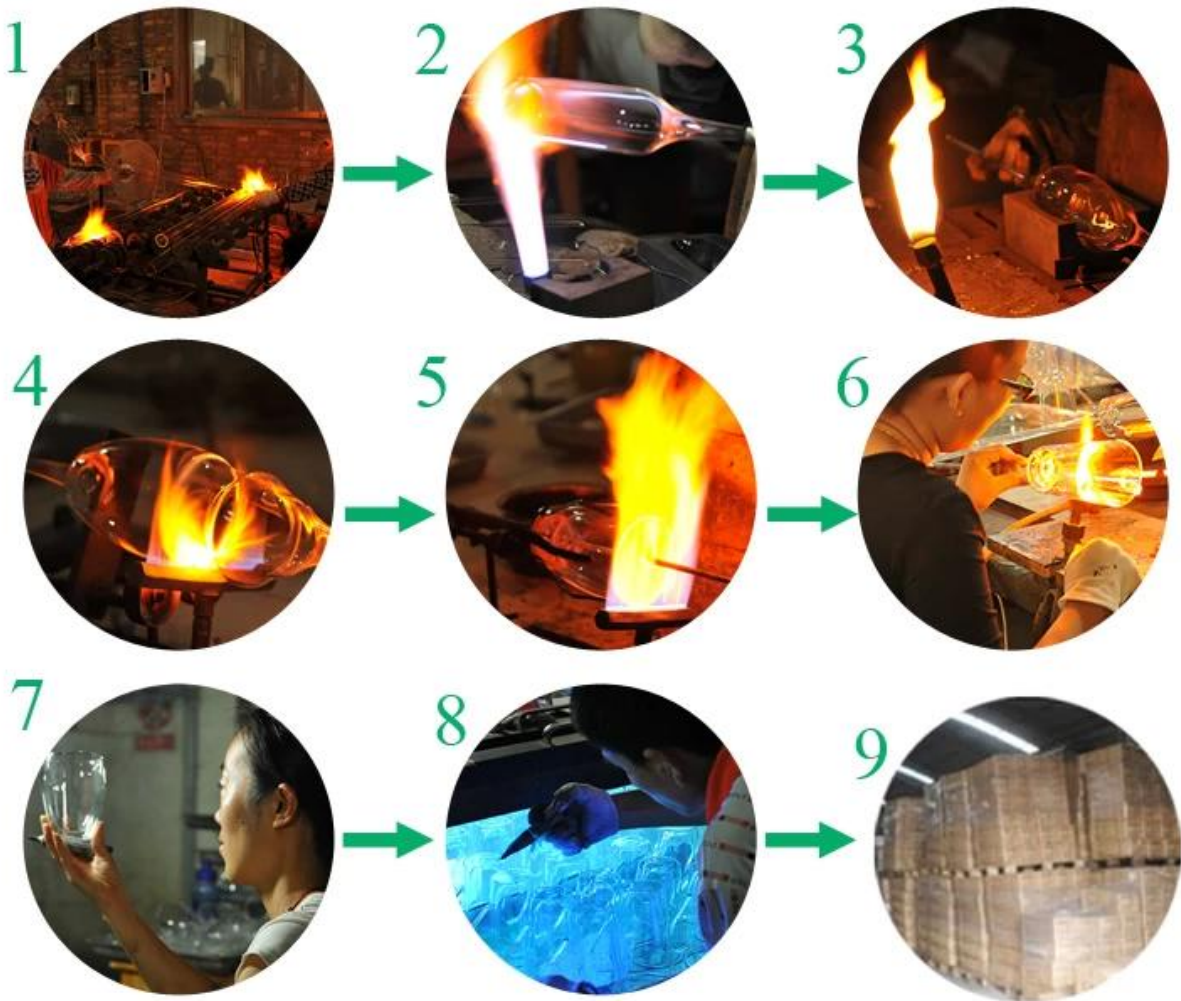

Product Features	1. Hand made 2. Suitable for used in pub, hotel, restaurants, home,etc 3. Professional Q/C for quality control 4. Competitive price and quality 5. Meet FDA test and food grade
For your choices	1. Any logo printing on the glass body 2. Any color painted, frost, electroplate, pattern laser carver for the finish 3. Special package like shrink wrap, color gift box, white gift box etc 4. Open new mould for the glass, wood, plastic or metal as you like 5. Different size and shapes meet your needs

Borosilicate glass