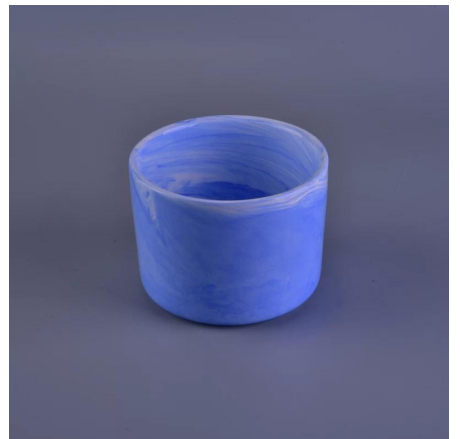

## Descriptions

---

This red color and ceramic material make this candle holder special and elegant.

Everything is going on, but don't give up trying.

More Product Pictures

Similar Products Link