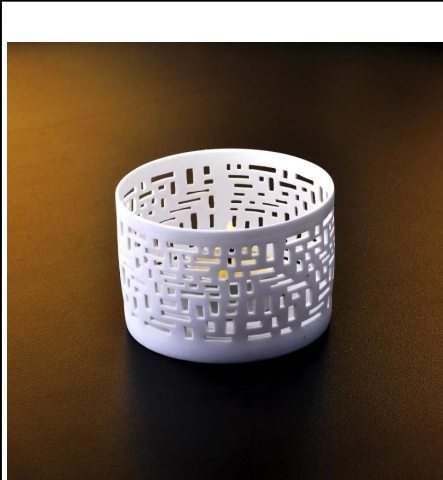

T:80mm

H:82mm

B:76mm

Similar Products Link

Office & Sample Room

Factory Show

Spray colour