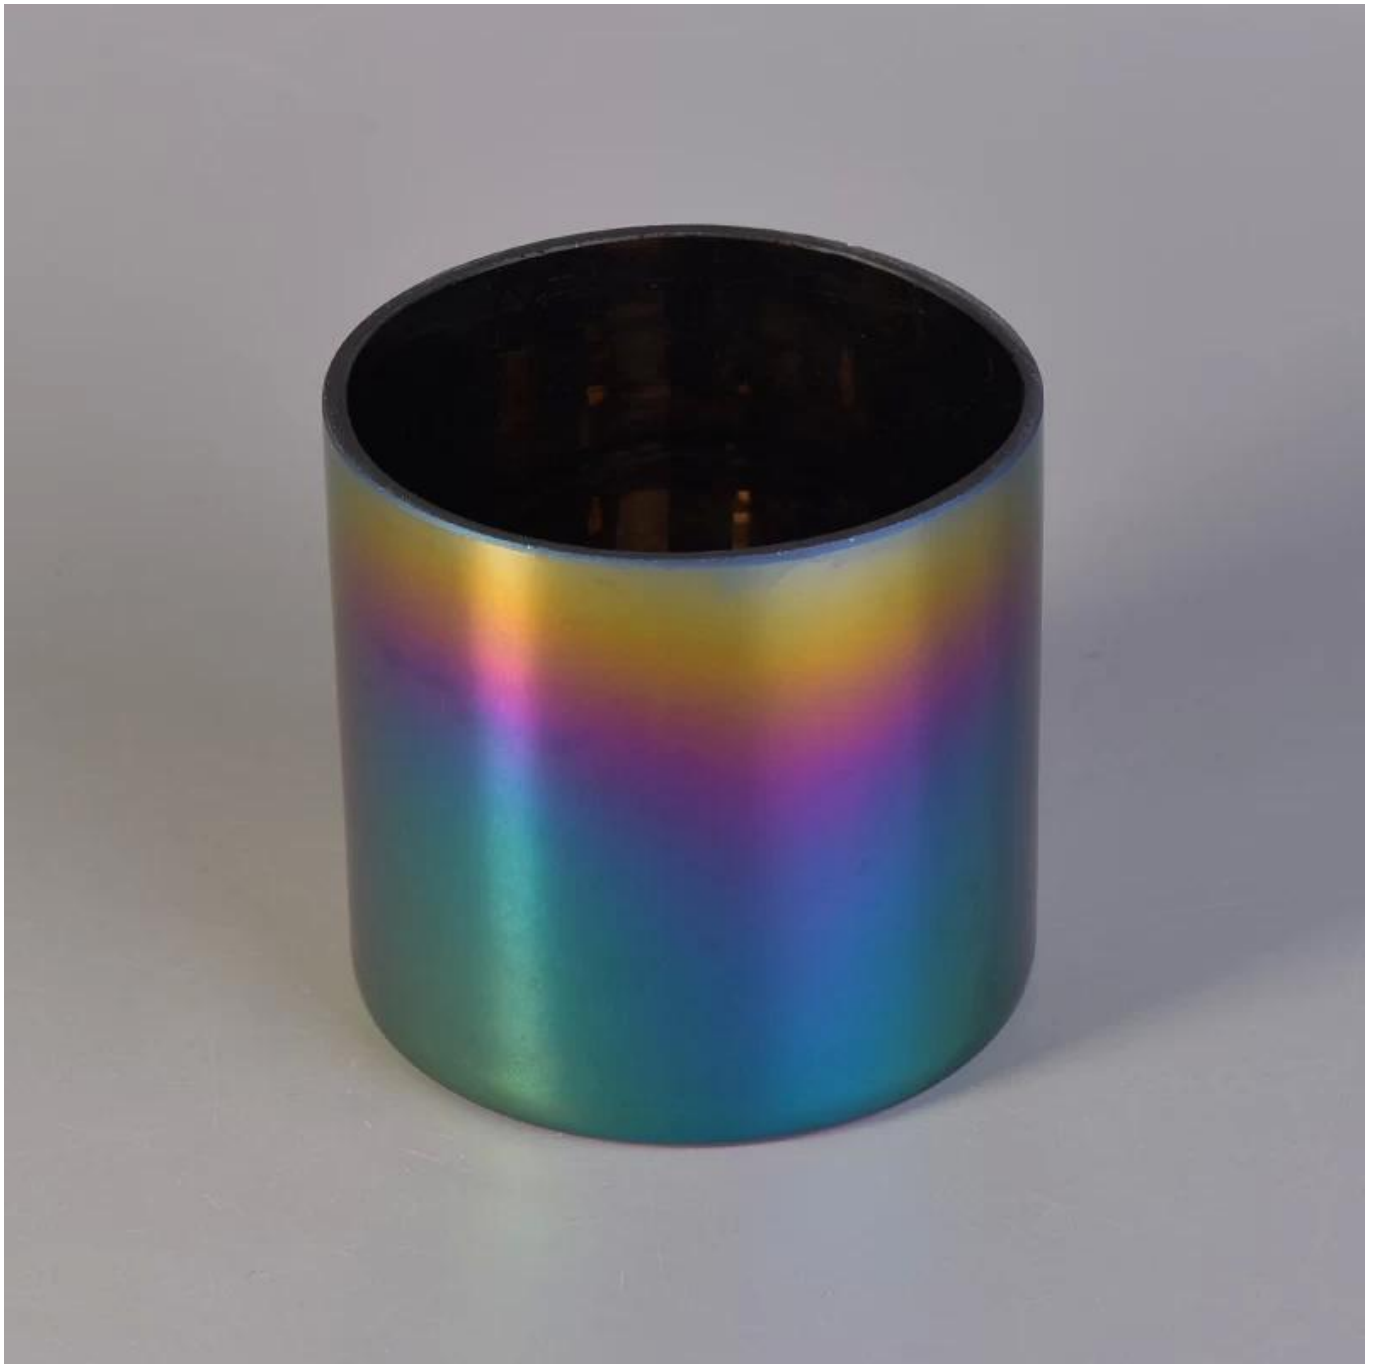

## Product Details

Product ID	SGLYP18012510
Category	XXXXXXXXXX
Sub-category	XXXXXXXXXXXXXXXXXXXX
Specifications	1. XXXXXXXXXXXXXXXXXXXX5 2. XXXXXXXXXXXXXXXXXXXX15 XXX
Dimensions	XXXXXXXX4XXXXXXXX48XXX XXX
Weight	XX500,000XX1,000,000
Material	XXXXXXXX35XXXX XXX
Finish	XXXXT / TXXXX30XXXXXXXX B / LXXXX
Lead time	XXXXXXXXXXXXXXXXXXXX XXX
Standards	1. XXXXXXXXXXXXXXXXXXXX XXX 2. XXXXXXXXXXXXXXXXXXXX 3. ASTMXXXXXXXX
Additional info	1. XXXXXXXXXXXXXXXXXXXX 2. XXXXXXXXXXXXXXXXXXXXXXXXXXXX XXXXXXX XX 4. XXXXXXXXXXXXXXXXXXXX XXXXXXX 5. XXXXXXXXXXXXXXXXXXXXXXXXXXXXXXXX XXXXXXX