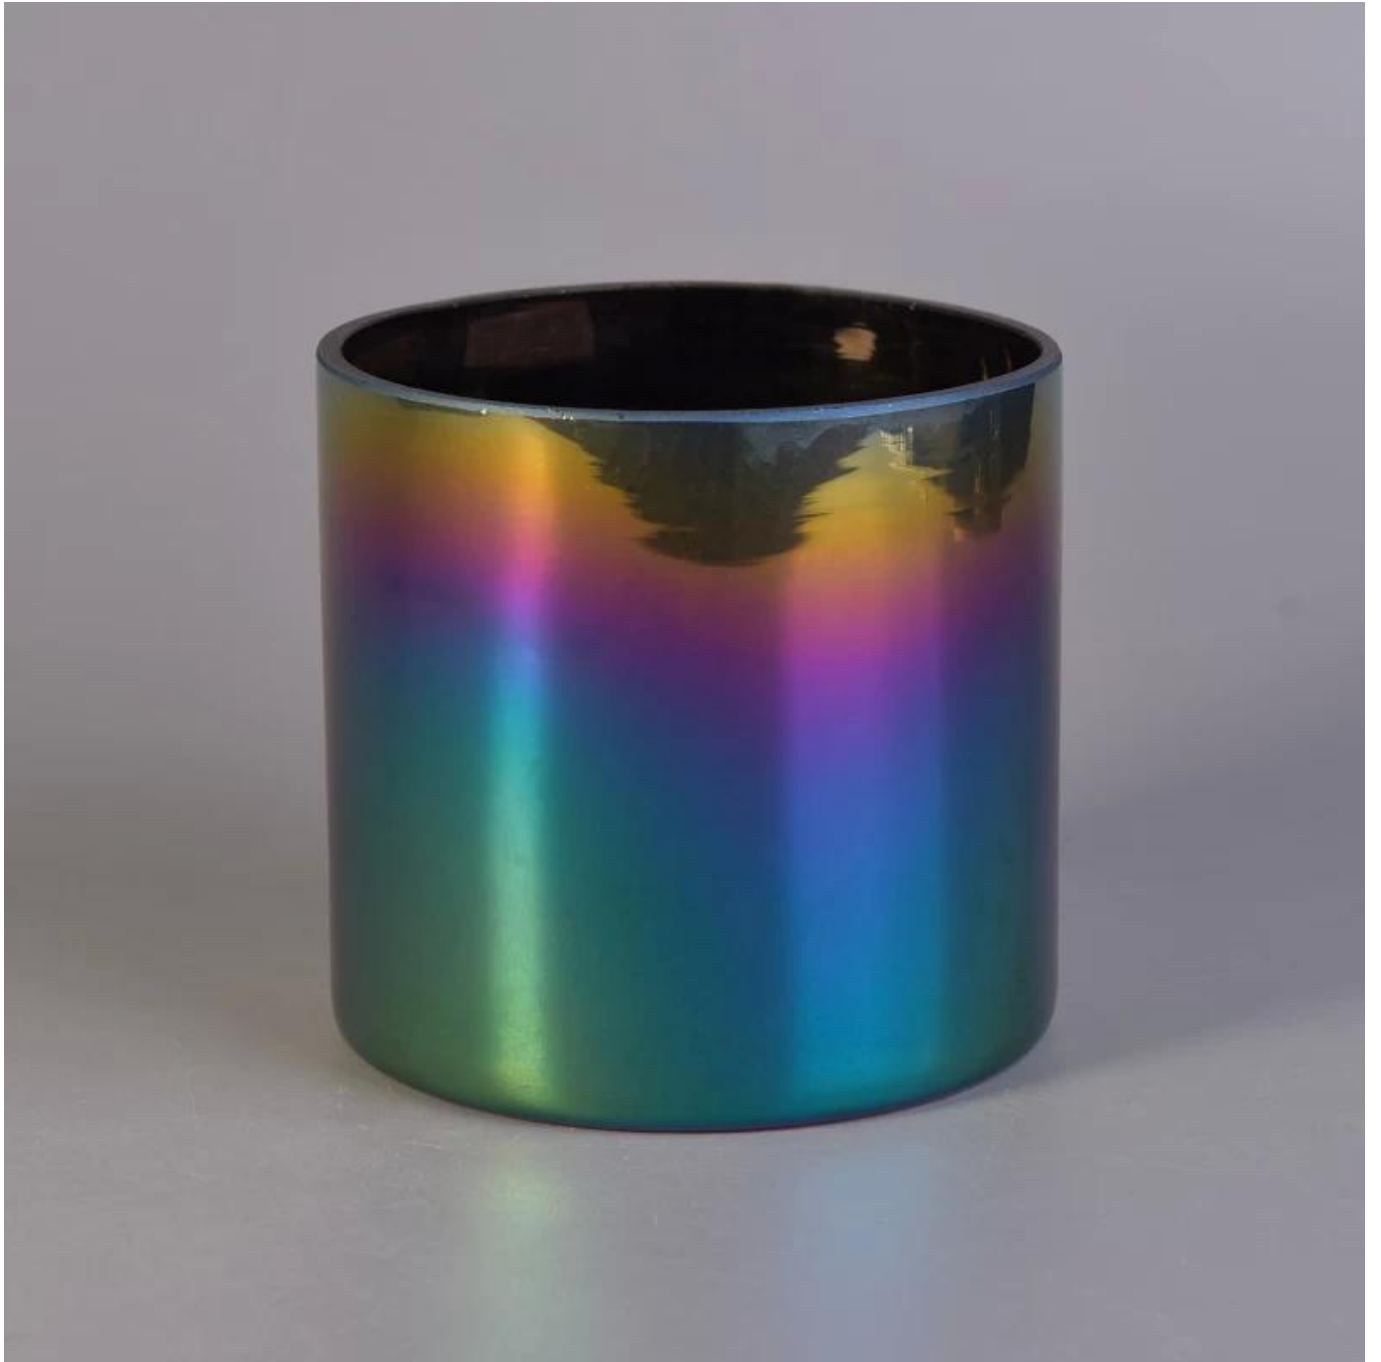

## Product Details

Product ID	SGLYP18012510
Category	XXXXXXXXXX
Sub-category	XXXXXXXXXXXXXXXXXXXX
Specifications	1. XXXXXXXXXXXXXXXXXXXX5 2. XXXXXXXXXXXXXXXXXXXX15 XXX
Dimensions	XXXXXXXX4XXXXXXXX48XXX XXX
Weight	XX500,000XX1,000,000
Material	XXXXXXXX35XXXX XXX
Finish	XXXXT / TXXXX30XXXXXXXX B / LXXXX
Lead time	XXXXXXXXXXXXXXXXXXXX XXX
Standards	1. XXXXXXXXXXXXXXXXXXXX XXX 2. XXXXXXXXXXXXXXXXXXXX 3. ASTMXXXXXXXX
Additional info	1. XXXXXXXXXXXXXXXXXXXX 2. XXXXXXXXXXXXXXXXXXXXXXXXXXXX XXXXXXX XX 4. XXXXXXXXXXXXXXXXXXXX XXXXXXX 5. XXXXXXXXXXXXXXXXXXXXXXXXXXXXXXXX XXXXXXX