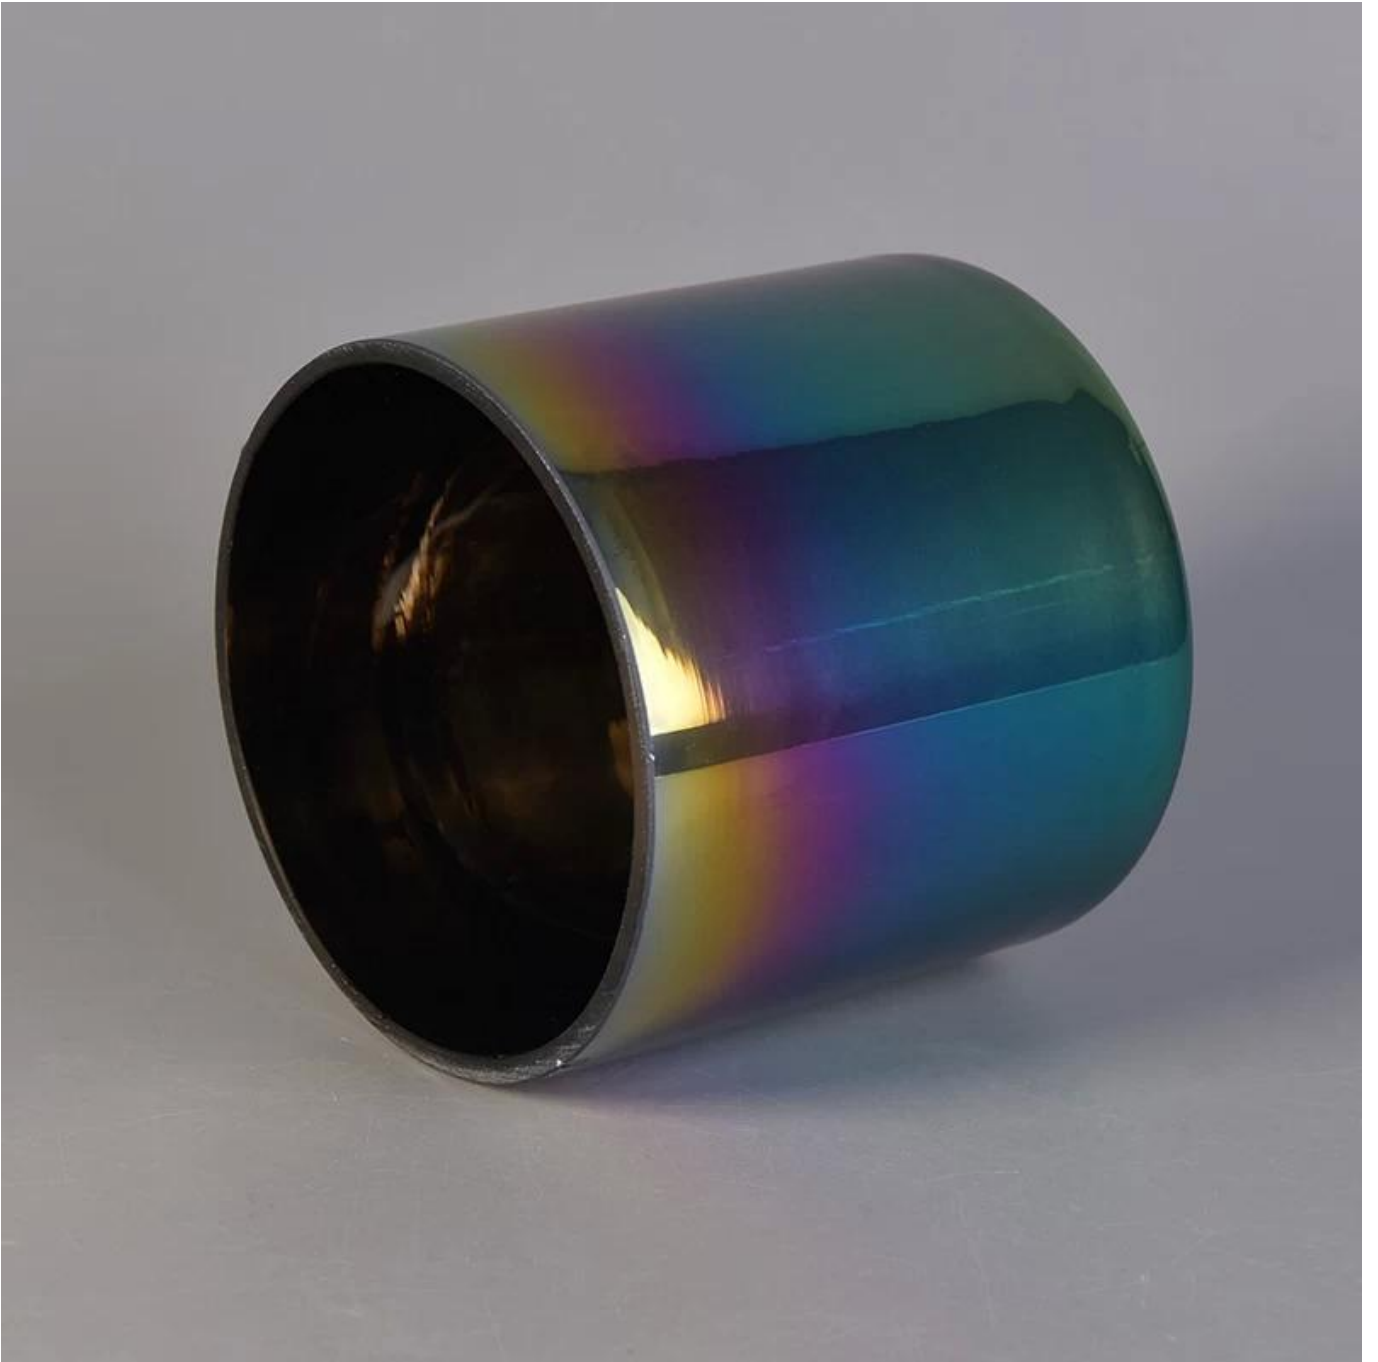

## Product Details

Product ID	SGLYP18012510
Category	XXXXXXXXXX
Sub-category	XXXXXXXXXXXXXXXXXXXX
Specifications	1. XXXXXXXXXXXXXXXXXXXX5 2. XXXXXXXXXXXXXXXXXXXX15 XXX
Dimensions	XXXXXXXX4XXXXXXXX48XXX XXX
Weight	XX500,000XX1,000,000
Material	XXXXXXXX35XXXX XXX
Finish	XXXXT / TXXXX30XXXXXXXX B / LXXXX
Lead time	XXXXXXXXXXXXXXXXXXXX XXX
Standards	1. XXXXXXXXXXXXXXXXXXXX XXX 2. XXXXXXXXXXXXXXXXXXXX 3. ASTMXXXXXXXX
Additional info	1. XXXXXXXXXXXXXXXXXXXX 2. XXXXXXXXXXXXXXXXXXXXXXXXXXXX XXXXXXX XX 4. XXXXXXXXXXXXXXXXXXXX XXXXXXX 5. XXXXXXXXXXXXXXXXXXXXXXXXXXXXXXXX XXXXXXX