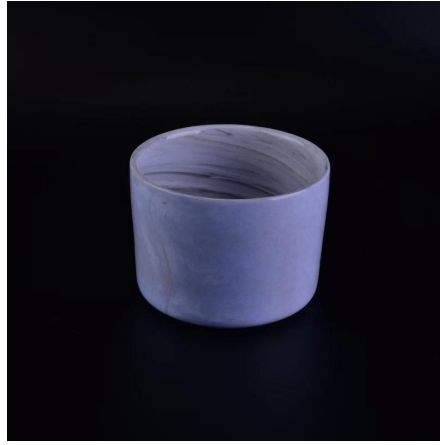

## Descriptions

---

This red color and ceramic material make this candle holder special and elegant.

Everything is going on, but don't give up trying.

More Product Pictures

Similar Products Link