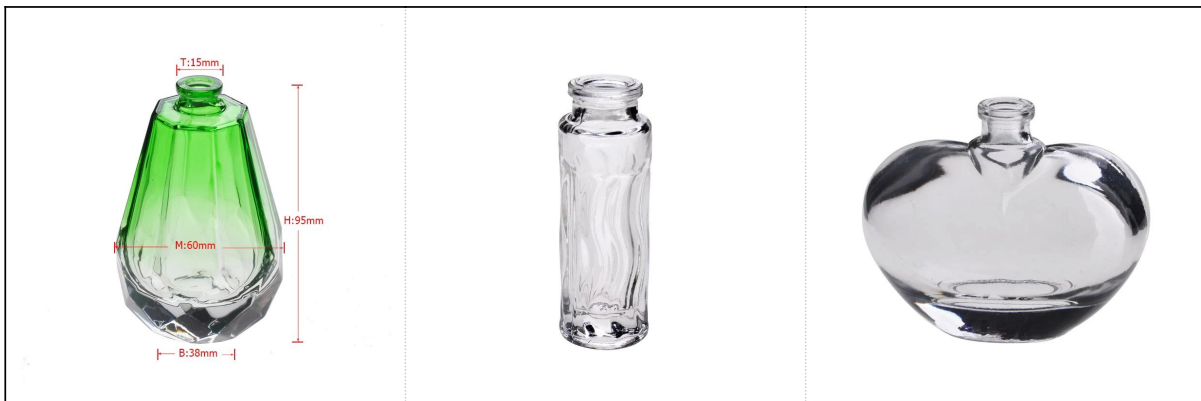

Similar Products Link

Office & Sample Room

Factory Show

Spray colour