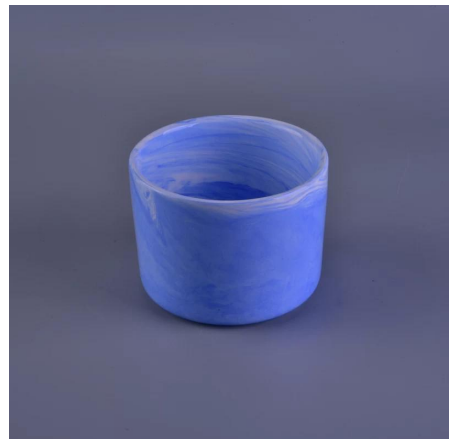

Similar Products Link