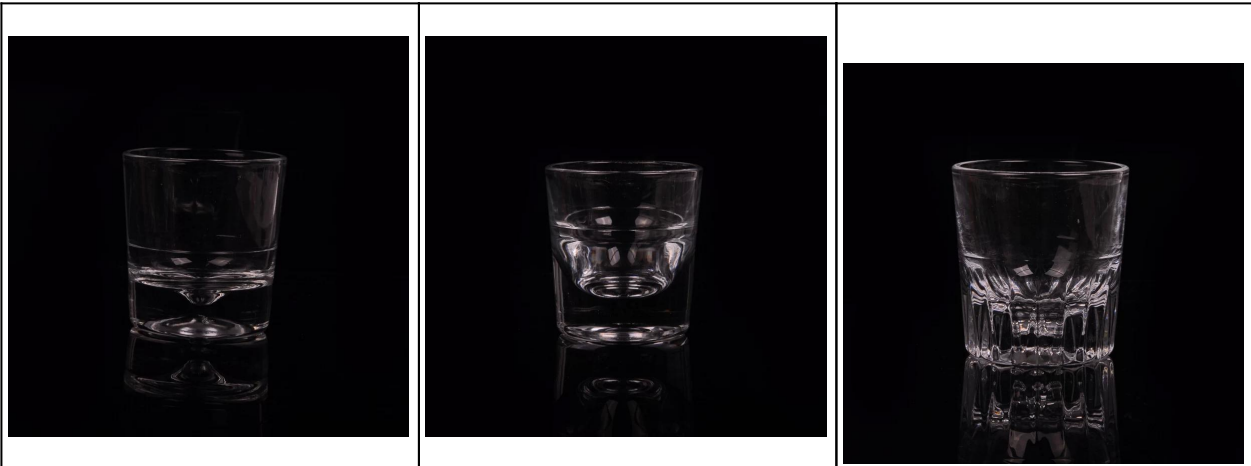

Similar Products Link

Office & Sample Room

深圳市宝安区西乡街道 1992 年 11 月 11 日
20 年深圳市宝安区西乡街道西乡社区
深圳市宝安区西乡街道西乡社区
深圳市宝安区

深圳市宝安区 西乡、西乡街道、西乡、
西乡街道、西乡、西乡、tabkeware、西乡。
深圳市宝安区 4,000 平方米