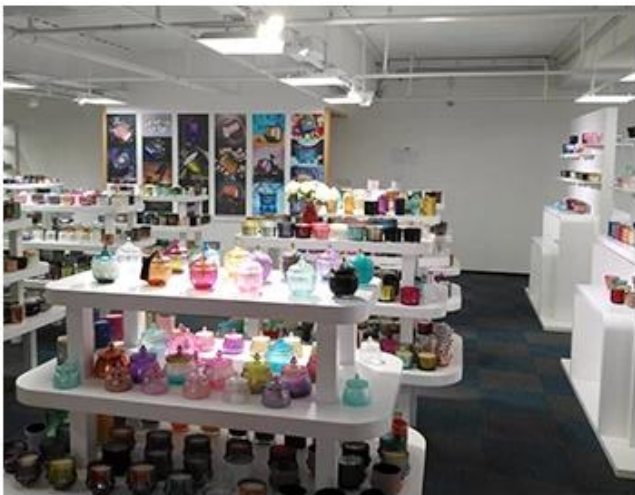

# SAMPLE ROOM

---

There are more than 5000 products in  
sample room of Sunny Glassware  
for your reference. No second Co. in China!