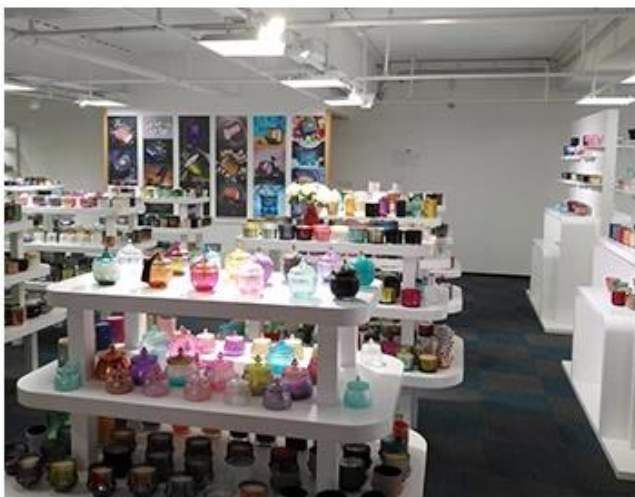

# Office & Sample Room

1800

# SAMPLE ROOM

---

There are more than 5000 products in  
sample room of Sunny Glassware  
for your reference. No second Co. in China!